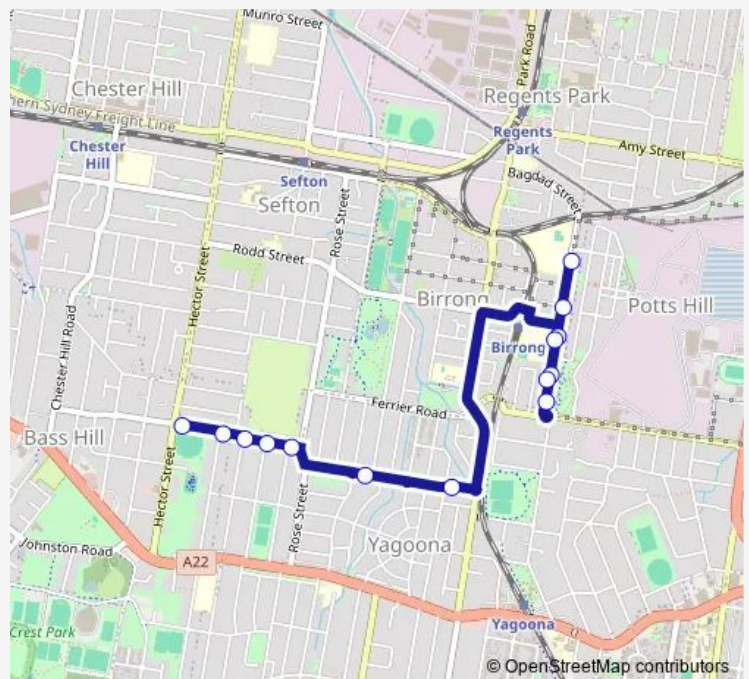

School Bus S406 Birrong high schools to Bass Hill

[Go to website](#)

Direction

Cooper Rd Opp Birrong Girls High School — Walshaw Park, Buist St

14 stops

[Open route schedule](#)

Cooper Rd Opp Birrong Girls High School

Cooper Rd Opp Holland St

Cooper Rd Opp Birrong Boys High School

Cooper Rd After Jones Av

Cooper Rd Before Bruncker Rd

Cooper Rd After Bruncker Rd

Birrong Boys High School, Cooper Rd

Brodie St Before McMahon Rd

Brodie St Opp Gascoigne Rd

Buist St Opp Sefton Golf Course

Buist St At Smith Rd

Buist St At Hood St

Buist St At Australia St

Walshaw Park, Buist St

Route schedule

Cooper Rd Opp Birrong Girls High School — Walshaw Park, Buist St

Monday	14:57
Tuesday	14:57
Wednesday	14:57
Thursday	14:57
Friday	14:57
Saturday	—
Sunday	—

Route info

Direction: Cooper Rd Opp Birrong Girls High School

Stops: 14

Trip Duration: 0 hour 15 min

S406 — Birrong high schools to Bass Hill