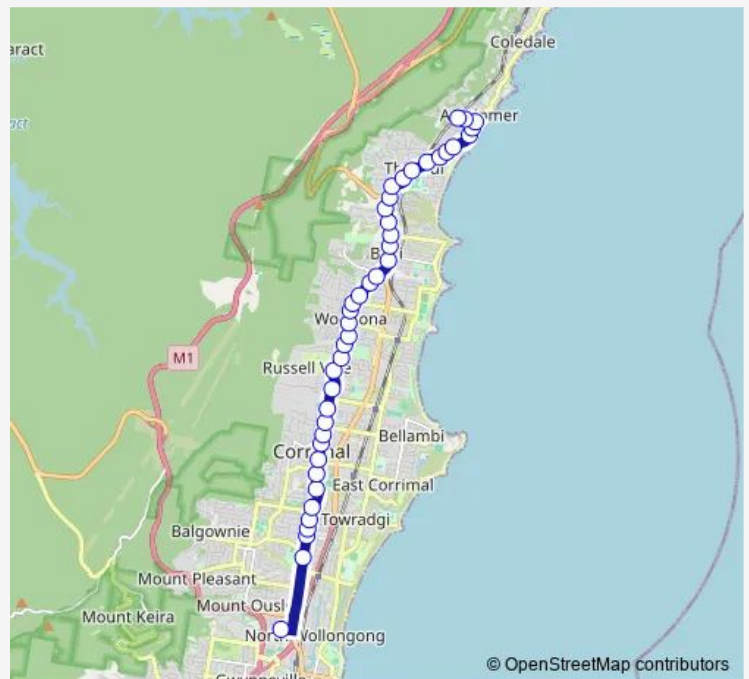

School Bus S406 Keira High to Austinmer Stn

[Go to website](#)

Direction

Keira High School, Lysaght St, Bay 1 — Moore St Opp Austinmer Station

42 stops

[Open route schedule](#)

- Keira High School, Lysaght St, Bay 1
- Guest Park, Princes Hwy
- Princes Hwy At Jardine St
- Princes Hwy Opp Florence St
- Princes Hwy Opp Hope St
- Princes Hwy After Caldwell Av
- Princes Hwy At Angel St
- Princes Hwy Before Tarrawanna Rd
- Princes Hwy After Railway St
- Living Hope Baptist Church, Princes Hwy
- St Columbkille's Corrimal Primary School, Princes Hwy
- Princes Hwy After Robson St
- Princes Hwy Opp Albert St
- Princes Hwy After Broker St
- Princes Hwy Opp Collaery Rd
- Princes Hwy At Rixons Pass Rd
- Princes Hwy Opp Hollymount Park
- Princes Hwy Opp Hale St
- Princes Hwy At Gray St
- Princes Hwy Opp Woonona-Bulli RSL Memorial Club
- Princes Hwy At Popes Rd

Route schedule

Keira High School, Lysaght St, Bay 1 — Moore St Opp Austinmer Station

Monday	14:15-14:40
Tuesday	—
Wednesday	—
Thursday	—
Friday	—
Saturday	—
Sunday	—

Route info

Direction: Keira High School, Lysaght St, Bay 1

Stops: 42

Trip Duration: 0 hour 40 min

S406 — Keira High to Austinmer Stn

Princes Hwy Before Hillcrest Av

Bulli Fire Station, Princes Hwy

Princes Hwy Before Hospital Rd

Bulli Heritage Hotel, Princes Hwy

Bulli Bowling Club, Princes Hwy

Princes Hwy Opp Point St

Bulli Public School, Princes Hwy

Lawrence Hargrave Dr After George Av

Lawrence Hargrave Dr Opp Hewitts Av

Lawrence Hargrave Dr After Prince St

Lawrence Hargrave Dr At Lachlan St

Thirroul Comm Centre And Library, Lawrence Hargrave Dr