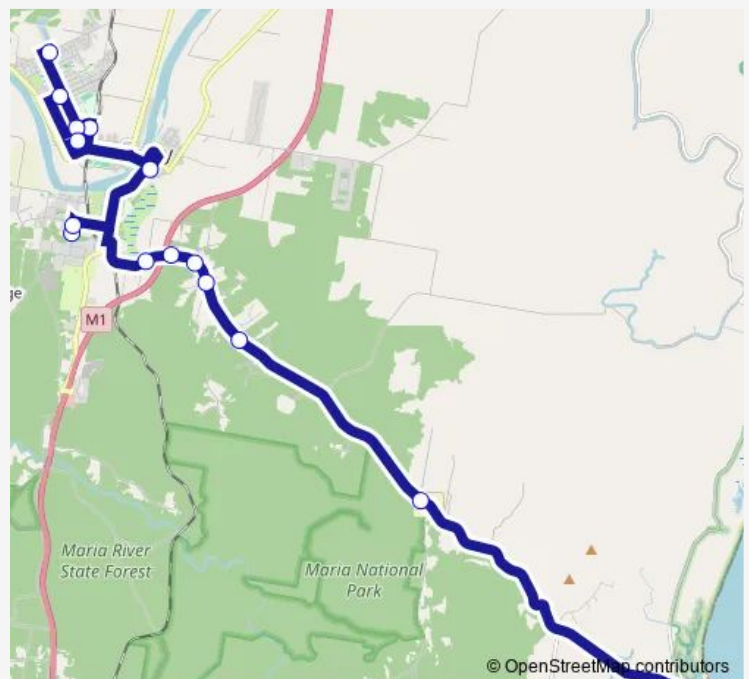

Route schedule

Crescent Head Rd At Bruces Lane — Kempsey East Public School, Innes St

Monday	07:40
Tuesday	07:40
Wednesday	07:40
Thursday	07:40
Friday	07:40
Saturday	—
Sunday	—

Route info

Direction: Crescent Head Rd At Bruces Lane

Stops: 16

Trip Duration: 1 hour 17 min

S492 — South Kempsey Crescent Head Rd to Kempsey East PS via Crescent Head **BusMaps**

S492 School Bus time schedules and route maps are available in an offline PDF at busmaps.com. Use the busmaps.com website to see live bus times, train schedule or subway schedule, and step-by-step directions for all public transit in Kempsey

The schedule is provided in the local timezone. Times with "(+1)" indicate departures on the next day.

PDF file created on 2025-01-16

2024 BusMaps.com - All Rights Reserved