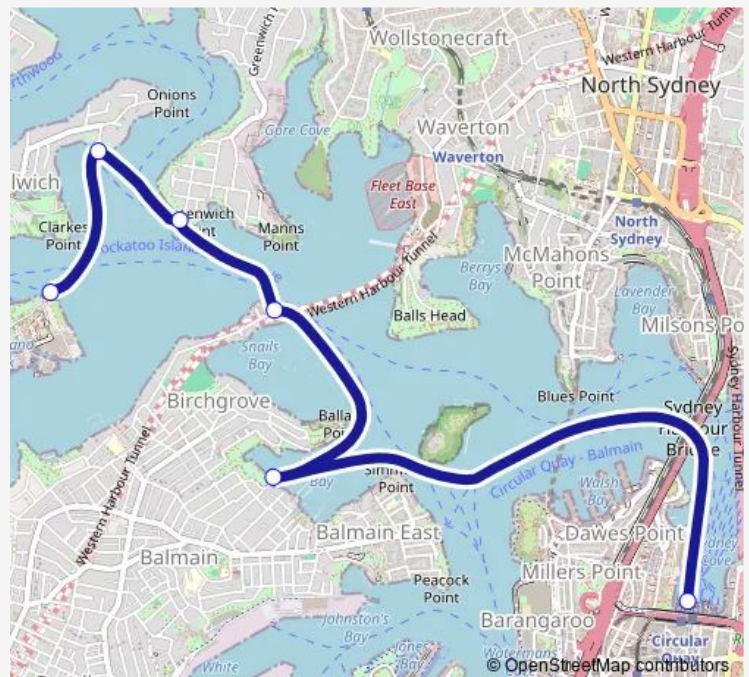

Birchgrove Wharf

Greenwich Point Wharf

Woolwich Wharf

Cockatoo Island Wharf

Route schedule

Circular Quay, Wharf 5 — Cockatoo Island Wharf

Monday	06:15-19:45
Tuesday	06:15-19:45
Wednesday	06:15-19:45
Thursday	06:15-19:45
Friday	06:15-19:45
Saturday	06:45-19:45
Sunday	08:45-19:45

Route info

Direction: Circular Quay, Wharf 5

Stops: 6

Trip Duration: 0 hour 29 min

F8 Cockatoo Island

BusMaps

Direction

Circular Quay, Wharf 4 — Cockatoo Island Wharf

6 stops

[Open route schedule](#)

Circular Quay, Wharf 4

Balmain Wharf

Birchgrove Wharf

Greenwich Point Wharf

Woolwich Wharf

Cockatoo Island Wharf

Sunday 20:45

Route info

Direction: Circular Quay, Wharf 4

Stops: 6

Trip Duration: 0 hour 29 min

Direction

Cockatoo Island Wharf — Circular Quay, Wharf 4

6 stops