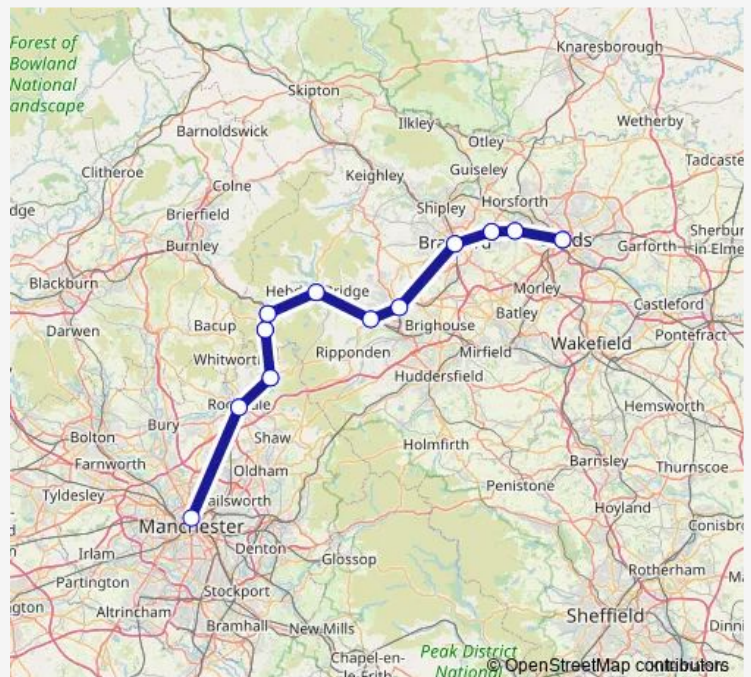

Rail Nt:Lds->Lds NT train service from LDS to Lds

[Go to website](#)

Direction

Leeds — Leeds

23 stops

[Open route schedule](#)

- Leeds
- Bramley (West Yorks)
- New Pudsey
- Bradford Interchange
- Halifax
- Sowerby Bridge
- Hebden Bridge
- Todmorden
- Walsden
- Littleborough
- Rochdale
- Manchester Victoria
- Rochdale
- Littleborough
- Walsden
- Todmorden
- Hebden Bridge
- Sowerby Bridge
- Halifax
- Bradford Interchange
- New Pudsey

Route schedule

Leeds — Leeds

Monday	—
Tuesday	—
Wednesday	—
Thursday	—
Friday	—
Saturday	—
Sunday	09:19

Route info

Direction: Leeds

Stops: 23

Trip Duration: 4 hour 1 min

■ Nt:Lds->Lds — NT train service from LDS to Lds

Bramley (West Yorks)

Leeds

Direction

Leeds — Leeds

25 stops

[Open route schedule](#)

Leeds

Bramley (West Yorks)

Littleborough

Rochdale

Manchester Victoria

Rochdale

Littleborough

Todmorden

Hebden Bridge

Mytholmroyd