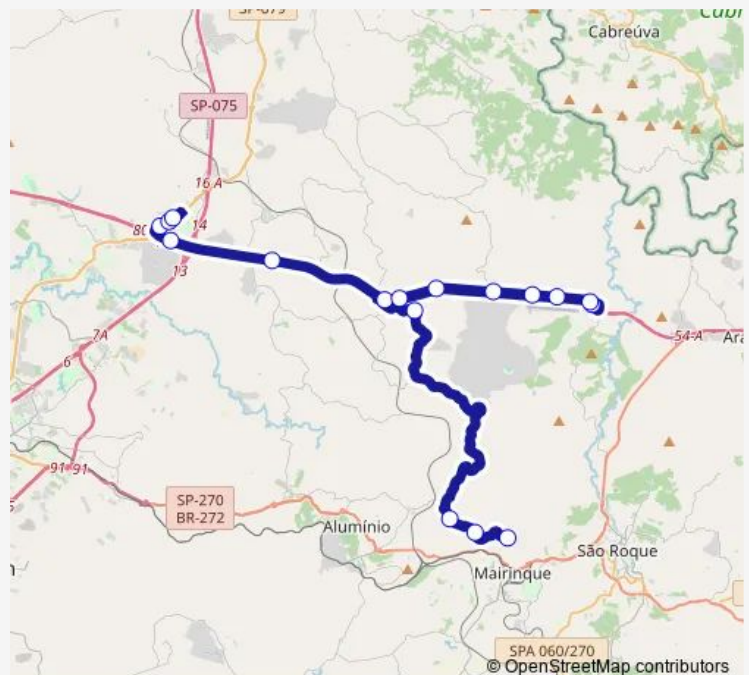

### Direction

Mairinque - SP, 18120-000 — Rua Doutor Itagibá Vilassa  
| Rua | Vila Martins | 13308230

17 stops

[Open route schedule](#)

Mairinque - SP, 18120-000

Mairinque - SP, 18120-000

Mairinque - SP, 18120-000

### Route schedule

Mairinque - SP, 18120-000 — Rua Doutor Itagibá Vilassa  
| Rua | Vila Martins | 13308230

Monday 18:10

Tuesday 18:10

Wednesday 18:10

Thursday 18:10

Friday 18:10

Saturday —

### Route info

Direction: Mairinque - SP, 18120-000

Stops: 17

Trip Duration: 0 hour 55 min

6227 — Itu (Terminal Cidade Nova)

6227 Bus time schedules and route maps are available in an offline PDF at [busmaps.com](https://busmaps.com). Use the [busmaps.com](https://busmaps.com) website to see live bus times, train schedule or subway schedule, and step-by-step directions for all public transit in Sao Roque