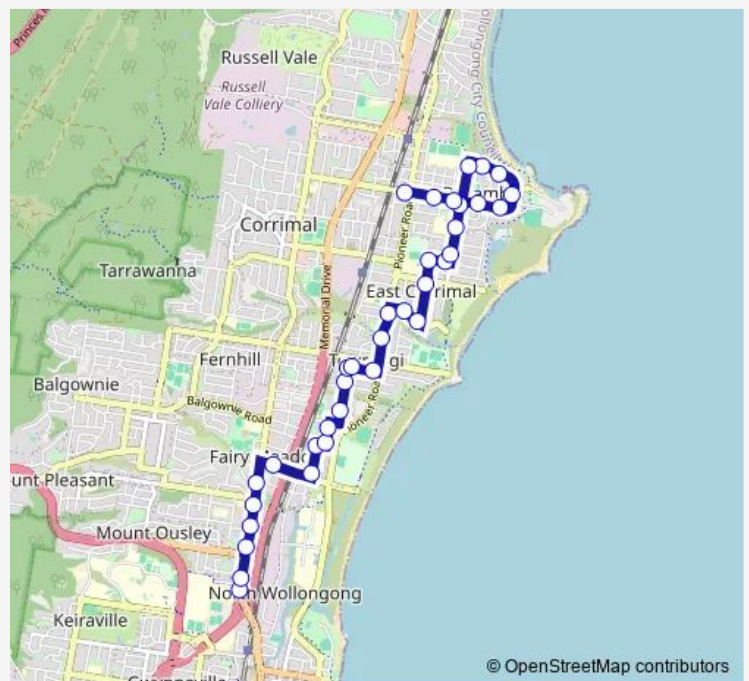

Pioneer Rd Opp Augusta St

Pioneer Rd Opp Glossop St

Murrarar Rd After Pioneer Rd

Murrarar Rd At Carters Lane

Route schedule

Bellambi Bowling Club, Rothery St — Keira HS, Lysaght St Bay 1

Monday	07:50
Tuesday	07:50
Wednesday	07:50
Thursday	07:50
Friday	07:50
Saturday	—
Sunday	—

Route info

Direction: Bellambi Bowling Club, Rothery St

Stops: 34

Trip Duration: 0 hour 23 min

Carters Lane After Marlo Rd

Donald St After Dixon St

Donald St At Holder St

Storey St After Holder St

Storey St Before Elliotts Rd

Fairy Meadow Station, Elliotts Rd

Elliotts Rd At Grafton St

Princes Hwy Opp Guest Av

Princes Hwy After Townsend Av

Princes Hwy Opp Collaery Av

Princes Hwy Opp Mount Ousley Rd

Princes Hwy Opp Lysaght Av

Stops: 35

Trip Duration: 0 hour 25 min

Bellambi Public School, Cawley St

Cawley St Before Rothery St

Elizabeth Park, Rothery St

Rothery St Opp Tressider Pl

Rothery St After Scobie Cres

Rothery St At Chounding Cres