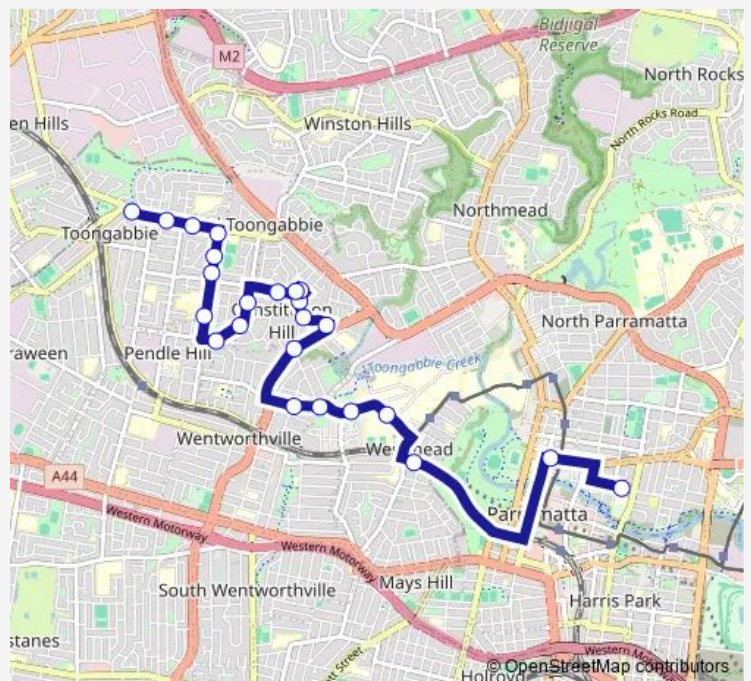

Macarthur Girls High School, Thomas St

Prince Alfred Square, Victoria Rd

Alexandra Av Opp Westmead Station

Parramatta Marist High School, Darcy Rd

Darcy Rd Opp Mayflower Village

Shannons Paddock, Darcy Rd

Darcy Rd At Railway St

Hart Dr Before Mahony Rd

Ferndale CI At Constitution Rd

Constitution Rd After Ferndale CI

Constitution Rd Opp Michelle Dr

Emma Cres Before Hollis St

Hollis St Opp Constitution Hill Library

Bulli Rd Opp Eucalyptus St

Bogalara Rd Opp Beck Rd

Bogalara Rd After Boonah St

Mayflower Village, Bogalara Rd

Pendle Hill High School, Binalong Rd

Binalong Rd Opp Merryl Av

Binalong Rd Opp Binalong Park

Route schedule

Macarthur Girls High School, Thomas St — Fitzwilliam Rd After Lamonerie St

Monday	15:23
Tuesday	15:23
Wednesday	15:23
Thursday	15:23
Friday	15:23
Saturday	—
Sunday	—

Route info

Direction: Macarthur Girls High School, Thomas St

Stops: 24

Trip Duration: 0 hour 44 min

2540 — Macarthur Girls HS to Toongabbie via Constitution Hill