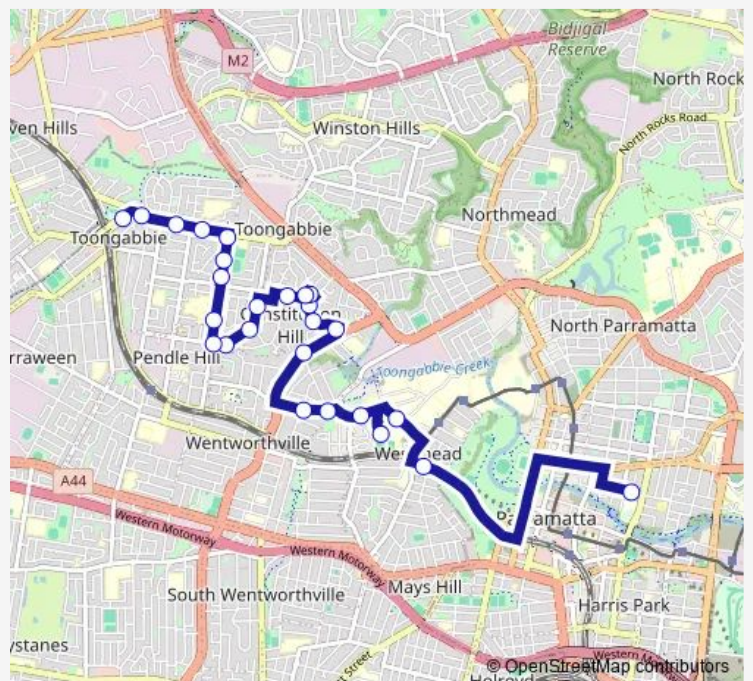

School Bus 2540 Macarthur GHS to Wentworth Av after Fitzwilliam Rd

[Go to website](#)

Direction

Macarthur Girls High School, Thomas St — Wentworth Av After Fitzwilliam Rd

26 stops

[Open route schedule](#)

Macarthur Girls High School, Thomas St

Constitution Rd After Ferndale CI

Constitution Rd Opp Michelle Dr

Emma Cres Before Hollis St

Hollis St Opp Constitution Hill Library

Bulli Rd Opp Eucalyptus St

Bogalara Rd Opp Beck Rd

Bogalara Rd After Boonah St

Mayflower Village, Bogalara Rd

Burrabogee Rd At Binalong Rd

Pendle Hill High School, Binalong Rd

Binalong Rd Opp Merryll Av

Route schedule

Macarthur Girls High School, Thomas St — Wentworth Av After Fitzwilliam Rd

Monday	15:25
Tuesday	15:25
Wednesday	15:25
Thursday	15:25
Friday	15:25
Saturday	—
Sunday	—

Route info

Direction: Macarthur Girls High School, Thomas St

Stops: 26

Trip Duration: 0 hour 44 min

2540 — Macarthur GHS to Wentworth Av after Fitzwilliam Rd