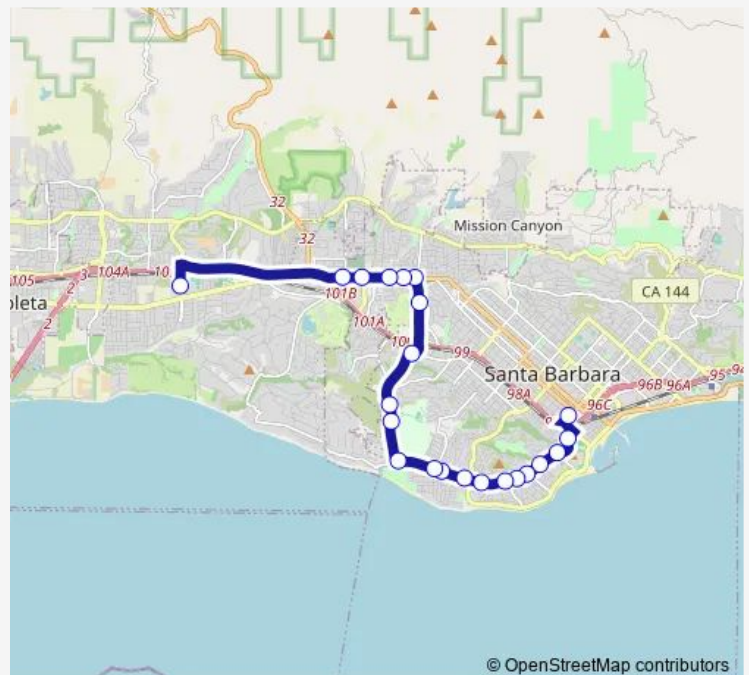

State & Ontare

State & Hope

State & La Cumbre

Route schedule

Haley & Bath — Turnpike & San Gordiano

Monday 07:25

Tuesday 08:35

Wednesday 07:25

Thursday 08:35

Friday 07:25

Saturday —

Sunday —

Route info

Direction: Haley & Bath

Stops: 22

Trip Duration: 0 hour 35 min