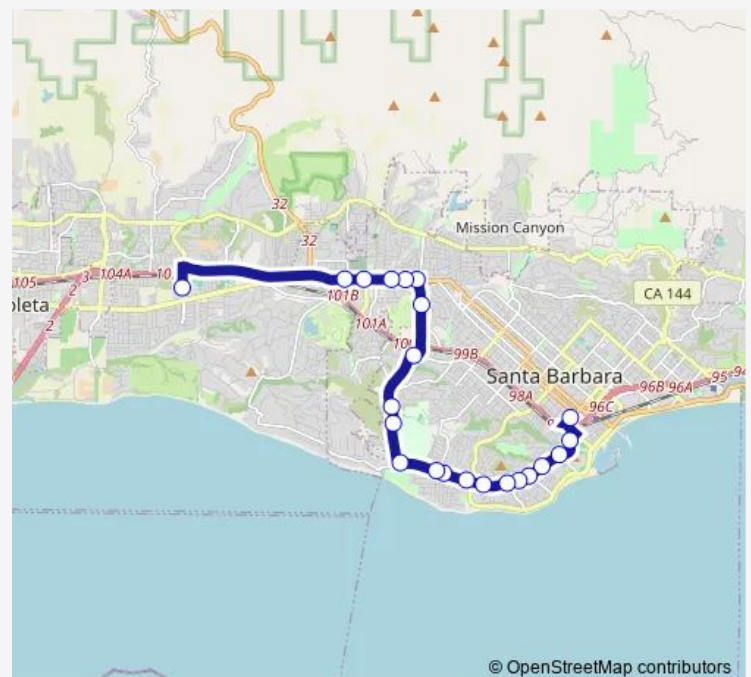

Bus 2540 San Marcos High School

[Go to website](#)

Direction

Haley & Bath — Turnpike & San Gordiano

22 stops

[Open route schedule](#)

Haley & Bath

Montecito & Rancheria

State & Ontare

State & Hope

State & La Cumbre

Route schedule

Haley & Bath — Turnpike & San Gordiano

Monday 07:25

Tuesday 08:35

Wednesday 07:25

Thursday 08:35

Friday 07:25

Saturday —

Sunday —

Route info

Direction: Haley & Bath

Stops: 22

Trip Duration: 0 hour 35 min