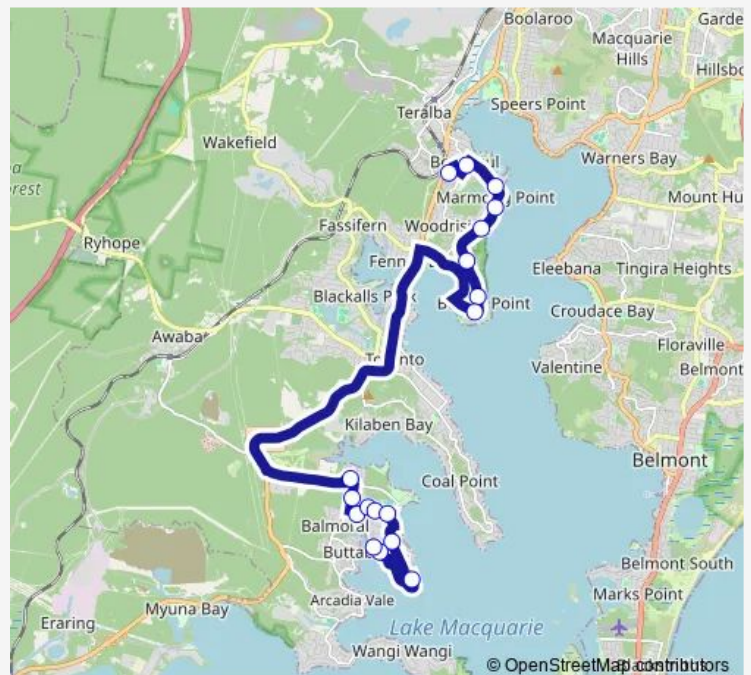

School Bus 6423 St Pauls HS to Fishing Point

[Go to website](#)

Direction

St Pauls High School — Sealand Rd At Balmoral Pl

18 stops

[Open route schedule](#)

- St Pauls High School
- Hayden Brook Rd At Ranclaud St
- Marmong St At Nanda St
- George St Opp Marmong Point Community Hall
- The Ridgeway Opp Courageous Cl
- The Ridgeway Opp Koiyong Pl
- The Ridgeway Opp Glen Mitchell St
- Middle Point Rd At Macquarie St
- Rosemary Row At Hillcrest Av
- Clydebank Rd At Sutton St
- Rothley Garden Rd At Secret Corner Rd
- Secret Corner Rd After Stirling St
- Rathmines Public School, Secret Corner Rd
- Secret Corner Rd Before Fishing Point Rd
- Sunlight Pde Opp Somersham Av
- 225 Fishing Point Rd
- Sealand Rd Opp Hereford Rise
- Sealand Rd At Balmoral Pl

Route schedule

St Pauls High School — Sealand Rd At Balmoral Pl

Monday	15:41
Tuesday	15:41
Wednesday	15:41
Thursday	15:41
Friday	15:41
Saturday	—
Sunday	—

Route info

Direction: St Pauls High School

Stops: 18

Trip Duration: 0 hour 31 min

6423 — St Pauls HS to Fishing Point

6423 School Bus time schedules and route maps are available in an offline PDF at busmaps.com. Use the busmaps.com website to see live bus times, train schedule or subway schedule, and step-by-step directions for all public transit in Teralba

The schedule is provided in the local timezone. Times with "(+1)" indicate departures on the next day.

PDF file created on 2025-01-16

2024 BusMaps.com - All Rights Reserved