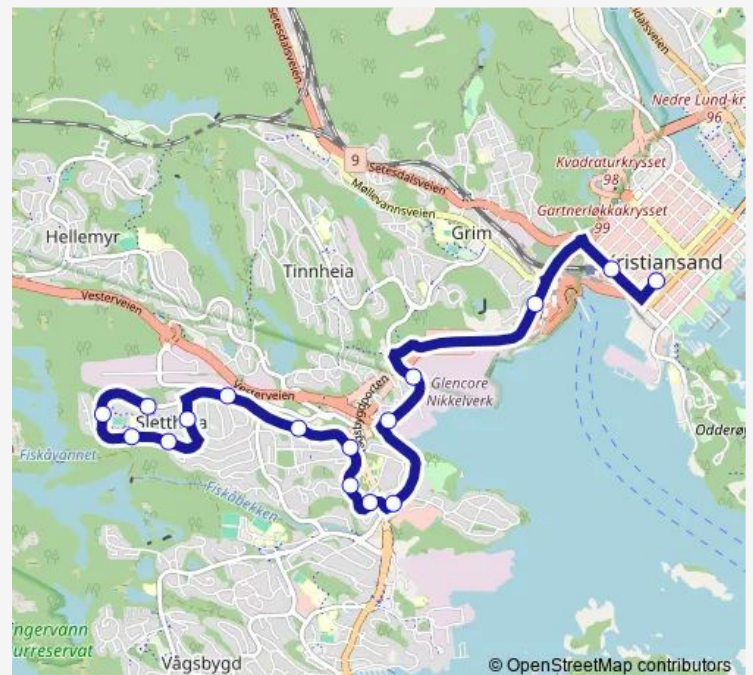

### Route schedule

Henrik Wergelands gate — Tollbodgata

|           |                           |
|-----------|---------------------------|
| Monday    | —                         |
| Tuesday   | —                         |
| Wednesday | —                         |
| Thursday  | —                         |
| Friday    | 25:27-02:27 <sup>+1</sup> |
| Saturday  | 25:27-02:27 <sup>+1</sup> |
| Sunday    | —                         |

### Route info

Direction: Henrik Wergelands gate

Stops: 47

Trip Duration: 0 hour 47 min

■ N3 — Slettheia-Søm

BusMaps

Torsvikheia

Vardåssløyfen nord