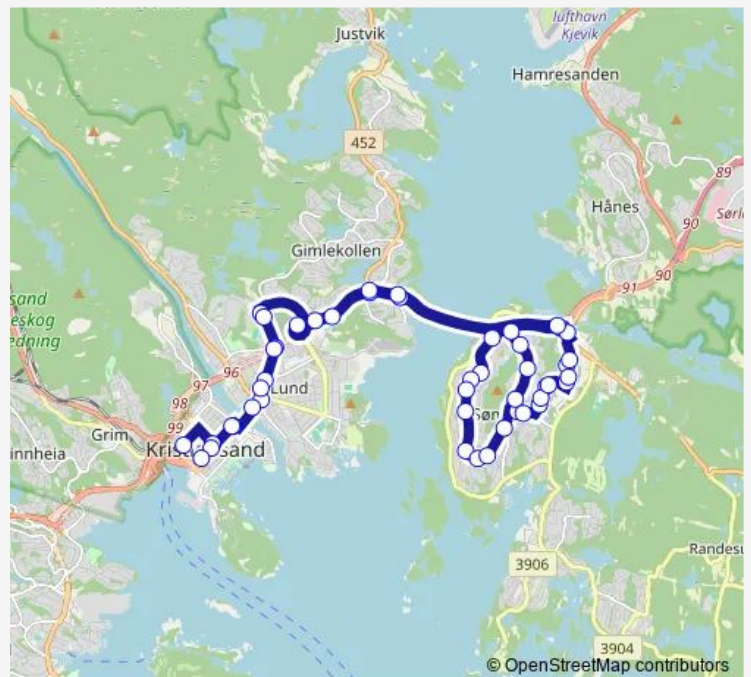

Slettheiveien/Tranestien

Rugdeveien

Slettheiveien/Gransangerveien

Øvre Slettheia skole

Slettheitoppen

Slettheiveien 41

Route schedule

Dronningens gate nedre — Slettheiveien 41

Monday	—
Tuesday	—
Wednesday	—
Thursday	—
Friday	25:16-02:16 <sup>+1</sup>
Saturday	25:16-02:16 <sup>+1</sup>
Sunday	—

Route info

Direction: Dronningens gate nedre

Stops: 16

Trip Duration: 0 hour 18 min

■ N3 — Slettheia-Søm

## Direction

Henrik Wergelands gate — Tollbodgata

47 stops

[Open route schedule](#)

Henrik Wergelands gate

Rådhuset

Kvadraturen videregående skole

Lund Torv