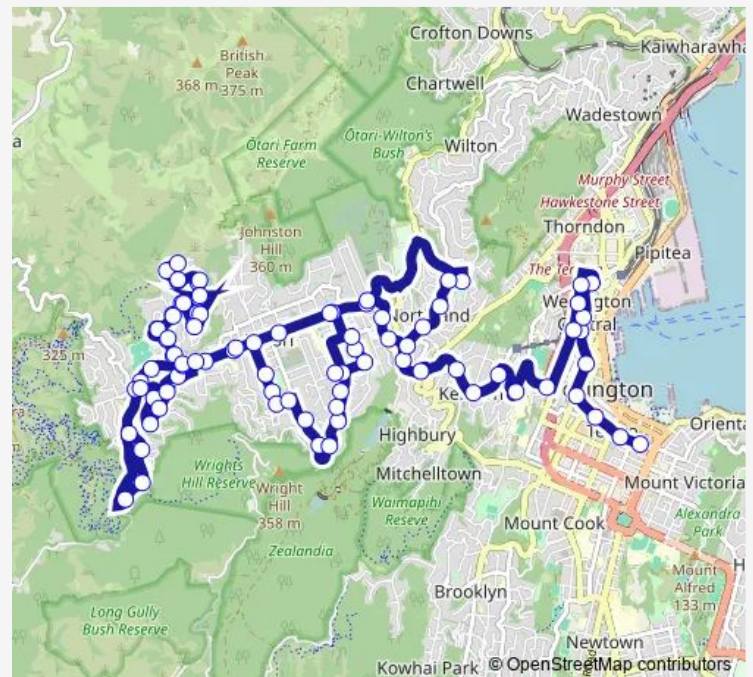

Saturday 01:00-03:00

Sunday 01:00-03:00

Route info

Direction: Courtenay Place - Stop A

Stops: 88

Trip Duration: 0 hour 50 min

■ N3 — After Midnight (Wellington - Kelburn - Karori - Northland)

Karori Road (near 93)

Karori Road at Lancaster Street

Karori Normal School - Karori Road

Karori Mall - Karori Road (opposite)

Karori Road at St Teresa's School

Karori Road at Burrows Avenue

Karori Road opposite Tringham Street

Karori Road opposite Karori Park

Karori - Karori Road

Hazlewood Avenue (near 33)

Hazlewood Avenue (near 23)

Hazlewood Avenue at Fitzgerald Place

Karori South - Hazlewood Avenue

Karori - Allington Road

Woodhouse Avenue (near 4)

Woodhouse Avenue (opposite 24)

Montgomery Avenue (near 24)

Victory Avenue opposite Montgomery Avenue

Victory Avenue at Tobruk Street (near 14)

Sunshine Avenue at Victory Avenue (near 46)

Sunshine Avenue opposite Percy Dyett Drive

Marshall Street at Hildreth Street (near 26)