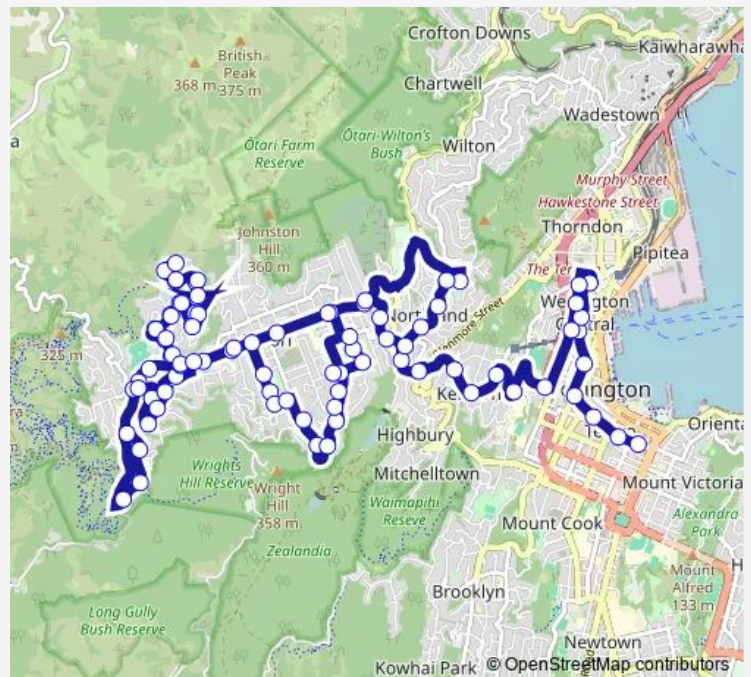

### Route schedule

Courtenay Place - Stop A — Northland Tunnel (near Putnam Street)

Monday —

Tuesday —

Wednesday 01:00-03:00

Thursday —

Friday —

Saturday 01:00-03:00

### Route info

Direction: Courtenay Place - Stop A

Stops: 88

Trip Duration: 0 hour 50 min

■ N3 — After Midnight (Wellington - Kelburn - Karori - Northland)

Karori Road (near 93)

Karori Road at Lancaster Street