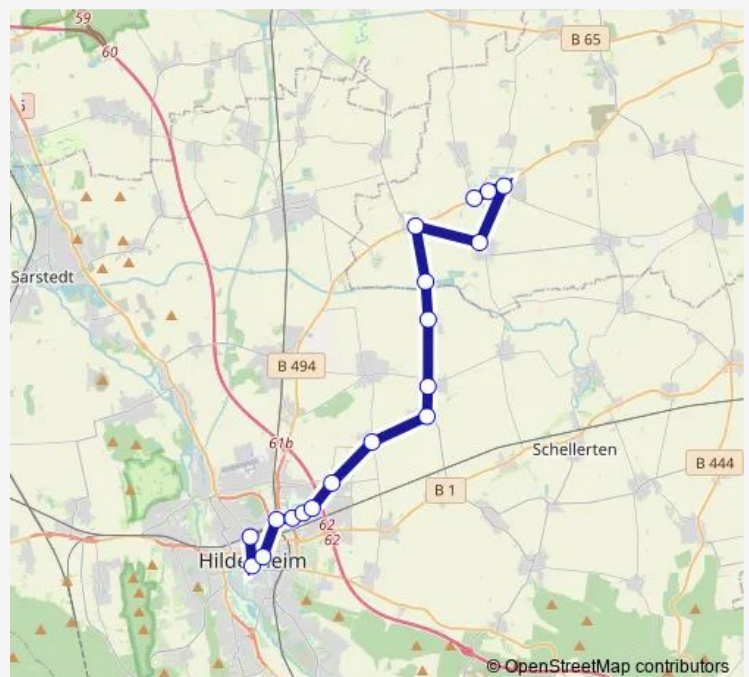

### Route info

Direction: Hohenhameln, Mehrzweckhalle

Stops: 18

Trip Duration: 0 hour 44 min

■ N3

BusMaps