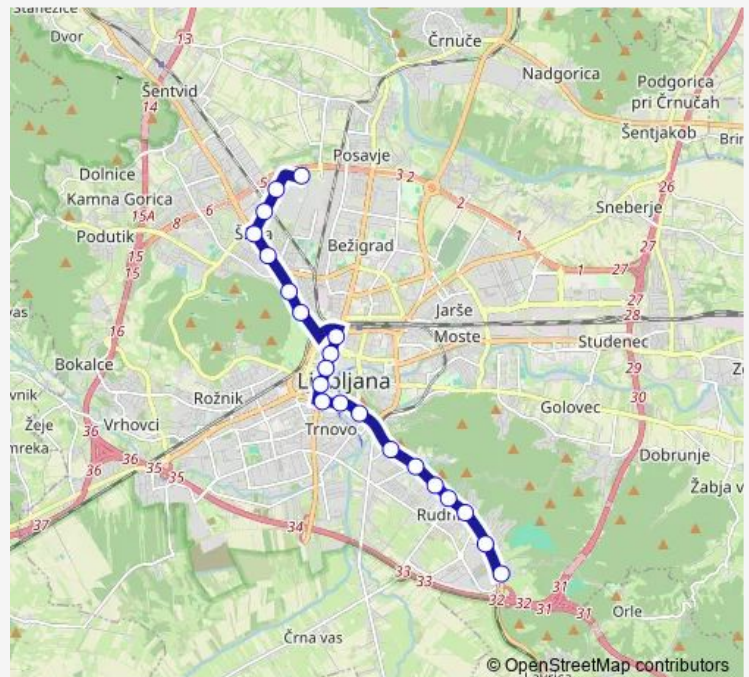

Bus N3

[Go to website](#)

Direction

Rudnik — Bavarski dvor

16 stops

[Open route schedule](#)

Rudnik
Rudnik
Spodnji Rudnik
Gornji Rudnik
Peruzzijeva
Akademija
Rakovnik
Strelišče
Privoz
Gornji trg
Križanke
Drama
Pošta
Ajdovščina
Gosposvetska
Bavarski dvor

Route schedule

Rudnik — Bavarski dvor

Monday	04:12-23:42
Tuesday	04:12-23:42
Wednesday	04:12-23:42
Thursday	04:12-23:42
Friday	04:12-23:42
Saturday	04:12-23:42
Sunday	05:12-23:42

Route info

Direction: Rudnik

Stops: 16

Trip Duration: 0 hour 17 min

■ N3

Direction

Litostroj — Rudnik

21 stops

[Open route schedule](#)

Litostroj

Wednesday 20:46-24:00

Thursday 20:46-24:00

Friday 20:46-24:00

Saturday 04:30-24:00

Sunday 05:30-24:00

Route info

Direction: Litostroj

Stops: 21