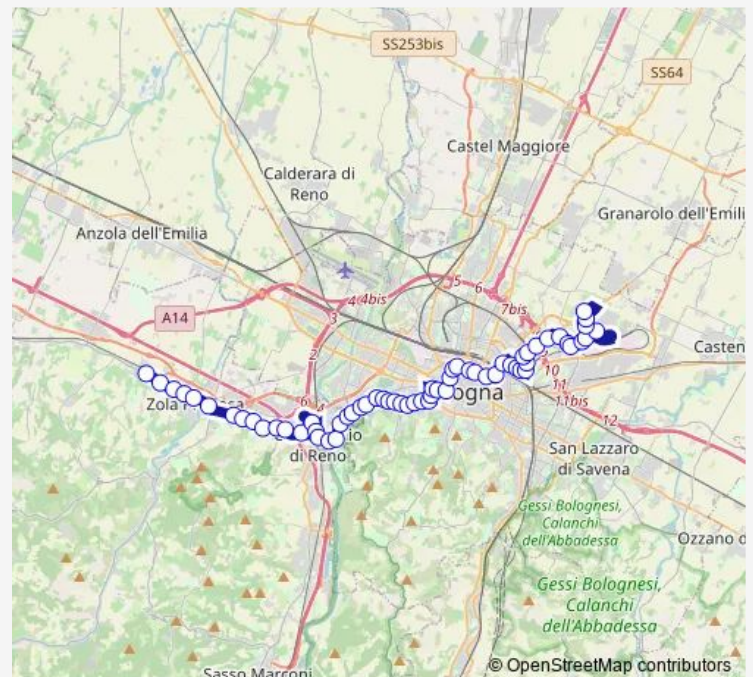

Casalecchio Villa Chiara

Croce

Croce Luna

Route schedule

Ponte Ronca Scuole — SAN Sisto

Monday —

Tuesday —

Wednesday —

Thursday —

Friday —

Saturday 00:30-04:46

Sunday 00:30-04:46

Route info

Direction: Ponte Ronca Scuole

Stops: 62

Trip Duration: 1 hour 18 min

N3 — N3: Notturmo

Treves

DON Sturzo

Funivia

Dello Sport

Bivio SAN Luca

Meloncello

Villa Spada