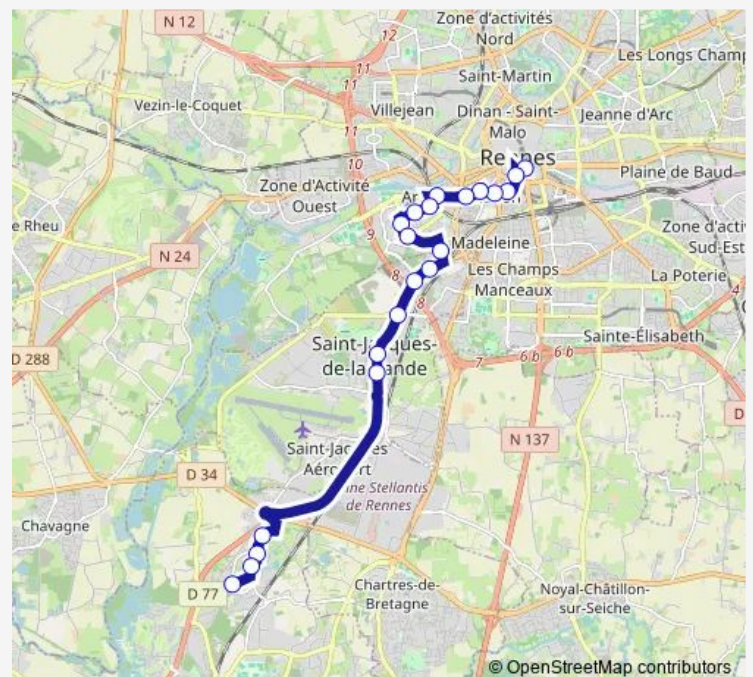

Etangs

Coeur de Campus

Ker Lann

Route schedule

République — Ker Lann

| | |
|-----------|---------------------------|
| Monday | — |
| Tuesday | — |
| Wednesday | — |
| Thursday | 26:40 ⁺¹ |
| Friday | 03:40-02:40 ⁺¹ |
| Saturday | 03:40-02:40 ⁺¹ |
| Sunday | 03:40-06:40 |

Route info

Direction: République

Stops: 21

Trip Duration: 0 hour 29 min

N3 — Rennes (République) Bruz (Schuman)

Direction

République — Ker Lann

21 stops

[Open route schedule](#)

République

La Criée

Colombier

Cité Judiciaire

Redon

Mabilais

Voltaire

Friday

—

Saturday

26:40⁺¹

Sunday

03:40-06:40

Route info

Direction: République