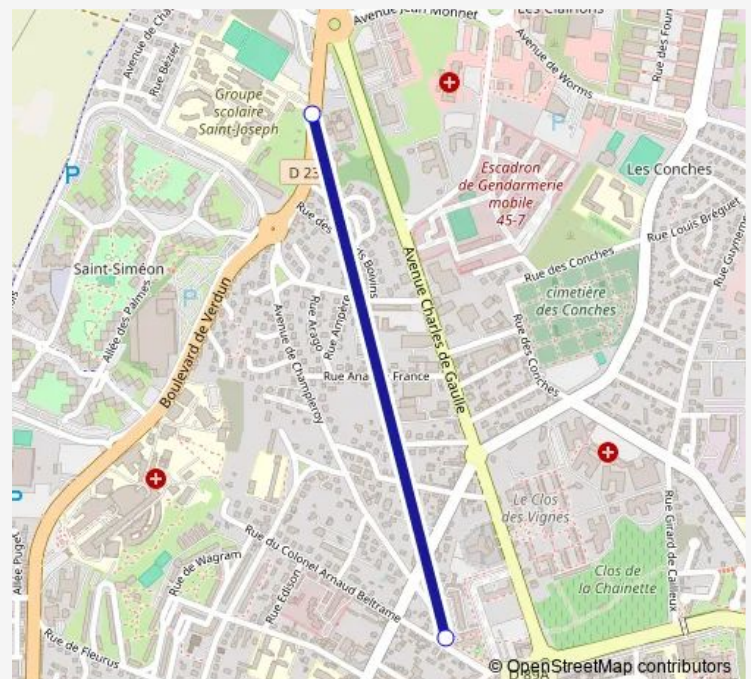

Bus N3 GR <> Lycee ST Joseph

[Go to website](#)

Direction

Auxerre Lycée Saint Joseph — Auxerre Gare Routière Quai 1

2 stops

[Open route schedule](#)

Auxerre Lycée Saint Joseph

Auxerre Gare Routière Quai 1

Route schedule

Auxerre Lycée Saint Joseph — Auxerre Gare Routière Quai 1

Monday	17:20
Tuesday	17:20
Wednesday	12:15
Thursday	17:20
Friday	17:20
Saturday	—
Sunday	—

Route info

Direction: Auxerre Lycée Saint Joseph

Stops: 2

Trip Duration: 0 hour 10 min

N3 — GR <> Lycee ST Joseph

Direction

Auxerre Gare Routière Quai 10 — Auxerre Lycée Saint Joseph

2 stops

[Open route schedule](#)

Auxerre Gare Routière Quai 10

Saturday —

Sunday —

Route info

Direction: Auxerre Gare Routière Quai 10

Stops: 2

Trip Duration: 0 hour 4 min

N3 Bus time schedules and route maps are available in an offline PDF at busmaps.com. Use the busmaps.com website to see live bus times, train schedule or subway schedule, and step-by-step directions for all public transit in Auxerre