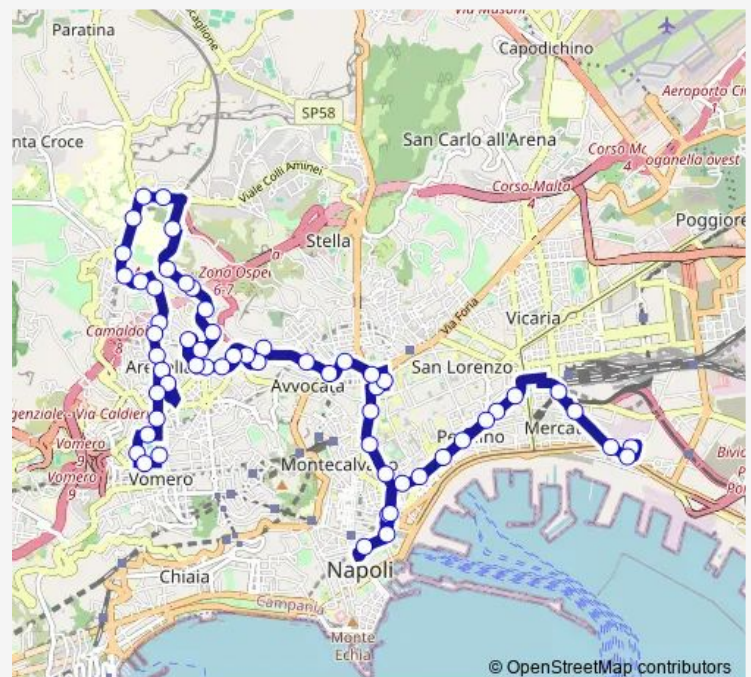

### Route info

Direction: Brin - Attestamento

Stops: 59

Trip Duration: 0 hour 45 min

N3

Museo Nazionale

Salvator Rosa-Parco Cis

Imbriani-Rosa