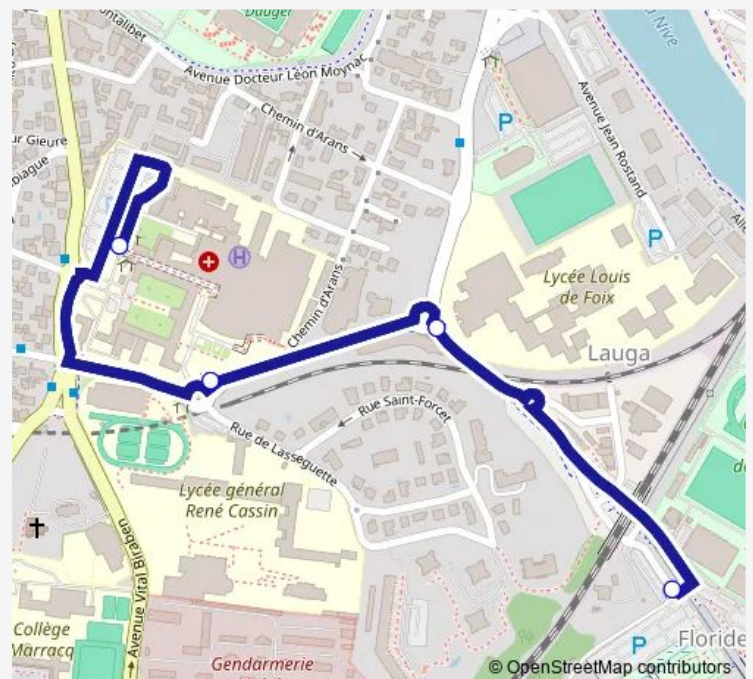

**Bus N3 Bayonne Hôpital - Bayonne La Floride**[Go to website](#)**Direction**

Hôpital — Floride

4 stops

[Open route schedule](#)

Hôpital

Cassin

Follereau

Floride

## Route schedule

Hôpital — Floride

Monday 07:34-18:50

Tuesday 07:34-18:50

Wednesday 07:34-18:50

Thursday 07:34-18:50

Friday 07:34-18:50

Saturday 07:34-18:50

## Route info

Direction: Hôpital

Stops: 4

Trip Duration: 0 hour 5 min

■ N3 — Bayonne Hôpital - Bayonne La Floride

**BusMaps**

**Direction**

Cassin — Floride

## Route info

Direction: Cassin

Stops: 3

Trip Duration: 0 hour 3 min

**Direction**

Floride — Hôpital

4 stops

[Open route schedule](#)