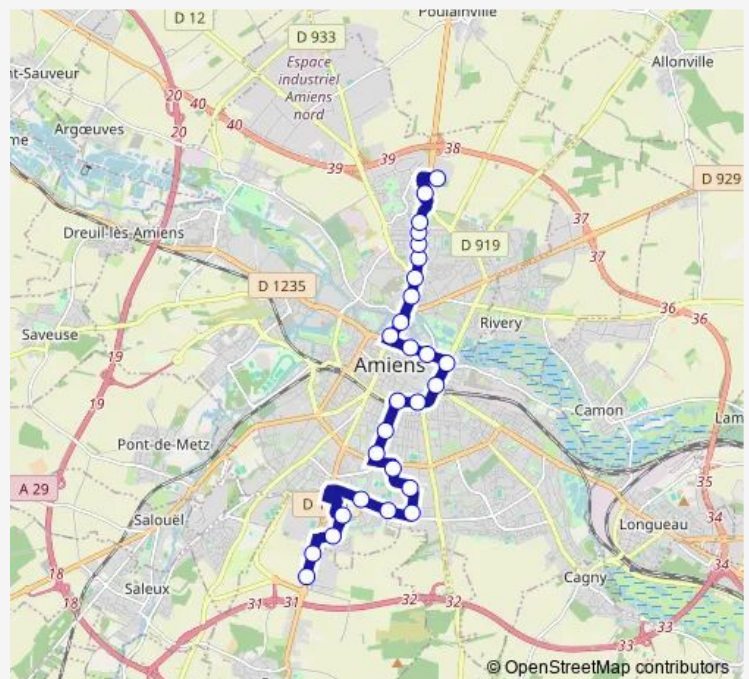

Clémenceau

Route schedule

Centre Commercial Sud — Promenade

Monday 03:48-23:44

Tuesday 03:48-23:43

Wednesday 03:48-23:43

Thursday 03:48-23:44

Friday 03:48-23:43

Saturday 04:28-23:43

Sunday 06:12-23:44

Route info

Direction: Centre Commercial Sud

Stops: 27

Trip Duration: 0 hour 41 min

N3 — Promenade P+R <> Centre commercial Sud

Berlioz

Pôle d'Echanges Nord quai D

Espace Santé

Romain Rolland

Centre Commercial Nord Quai D

Promenade

Direction

Promenade — Centre Commercial Sud

27 stops

Friday 03:46-23:44

Saturday 04:31-23:45

Sunday 06:16-23:46

Route info

Direction: Promenade

Stops: 27

Trip Duration: 0 hour 40 min

I.M.E.