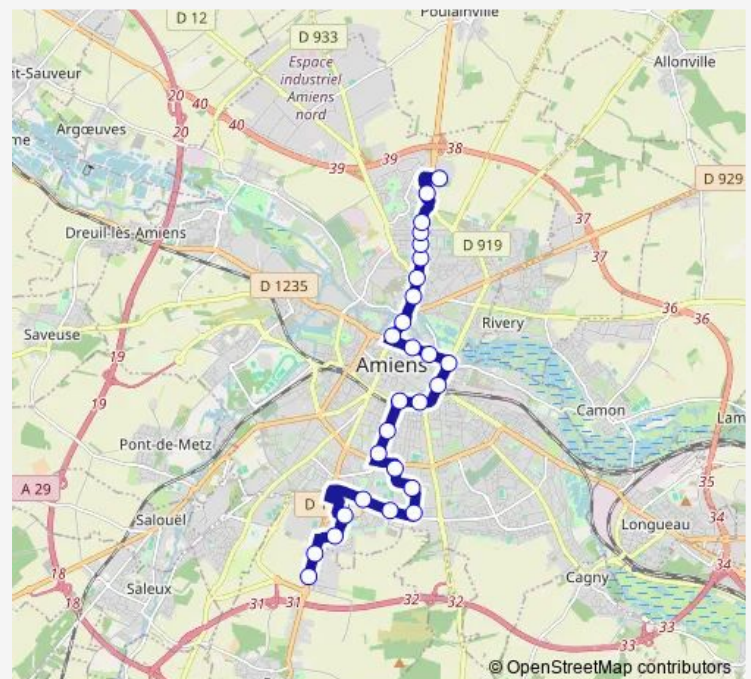

Clémenceau

Route schedule

Centre Commercial Sud — Promenade

Monday 03:47-23:44

Tuesday 03:47-23:43

Wednesday 03:48-23:44

Thursday 03:47-23:44

Friday 03:47-23:43

Saturday 04:27-23:43

Sunday 06:12-23:44

Route info

Direction: Centre Commercial Sud

Stops: 27

Trip Duration: 0 hour 45 min

N3 — Promenade P+R <> Centre commercial Sud

Berlioz

Pôle d'Echanges Nord quai D

Espace Santé

Romain Rolland

Centre Commercial Nord Quai D

Promenade

Direction

Promenade — Centre Commercial Sud

27 stops

Friday 03:46-23:44

Saturday 04:31-23:45

Sunday 06:16-23:46

Route info

Direction: Promenade

Stops: 27

Trip Duration: 0 hour 45 min

I.M.E.