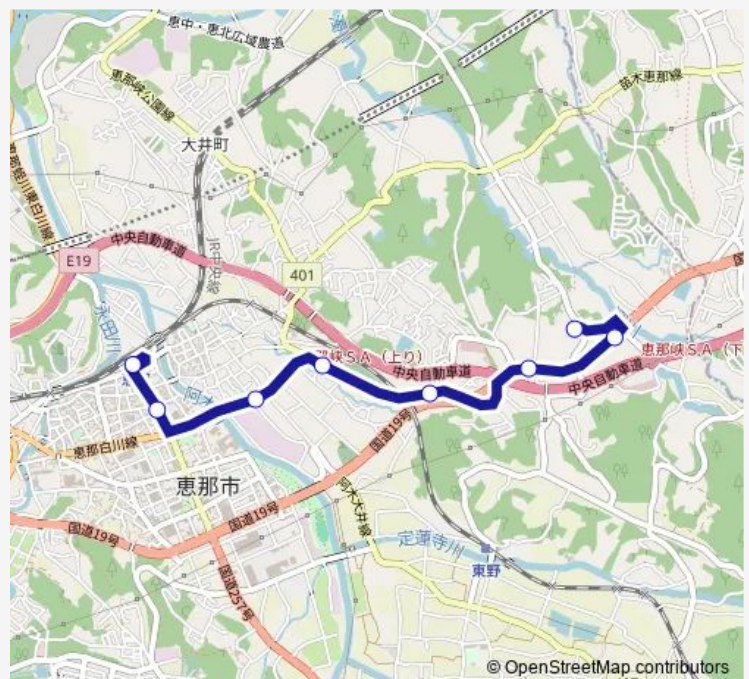

雀子ヶ根

舟山

恵那高裏

御所の前

公布町

恵那駅前

Route schedule

東鉄恵那車庫 — 恵那駅前

Monday 07:55-10:35

Tuesday 07:55-10:35

Wednesday 07:55-10:35

Thursday 07:55-10:35

Friday 07:55-10:35

Saturday 12:00-14:50

Sunday 12:00-14:50

Route info

Direction: 東鉄恵那車庫

Stops: 8

Trip Duration: 0 hour 10 min

■ 大井町東線

Direction

恵那駅前 — 東鉄恵那車庫

8 stops

[Open route schedule](#)

Sunday 10:20

Route info

Direction: 恵那駅前

Stops: 8

Trip Duration: 0 hour 10 min

大井町東線 Bus time schedules and route maps are available in an offline PDF at busmaps.com. Use the busmaps.com website to see live bus times, train schedule or subway schedule, and step-by-step directions for all public transit in Ena