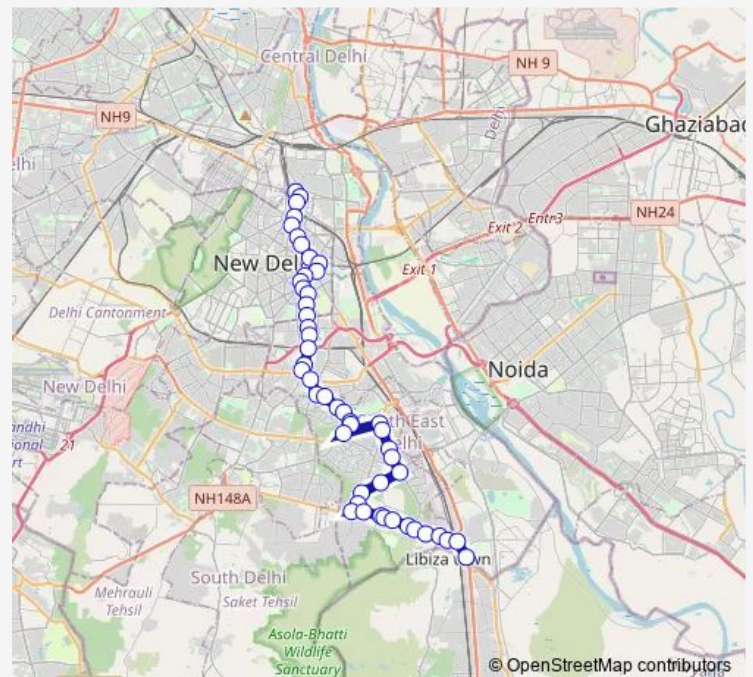

Sewa Nagar Flyover

Defence Colony (Homyopathic College)

PT College Kotla

Route schedule

N D R Station G No 2 — Badarpur Border (T)

Monday 08:05-20:10

Tuesday 08:05-20:10

Wednesday 08:05-20:10

Thursday 08:05-20:10

Friday 08:05-20:10

Saturday 08:05-20:10

Sunday 08:05-20:10

Route info

Direction: N D R Station G No 2

Stops: 49

Trip Duration: 1 hour 45 min

440aup

Andrews Ganj

Central School (Kv)

Lady Shri Ram College

Kailash Colony

Sant Nagar

Nehru Place

Nehru Place