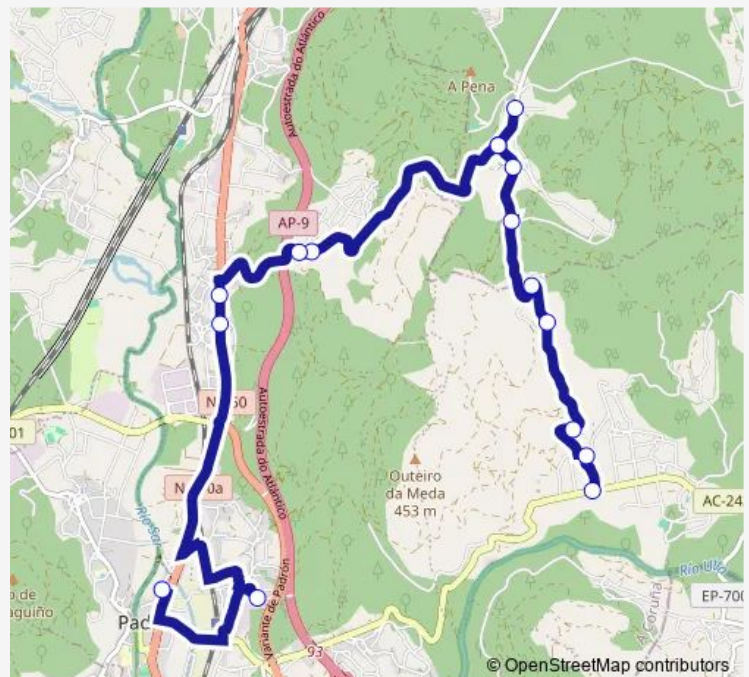

Route schedule

Xuane — Padrón E.A.

Monday	07:40-16:00
Tuesday	07:40-16:00
Wednesday	07:40-16:00
Thursday	07:40-16:00
Friday	07:40-16:00
Saturday	—
Sunday	—

Route info

Direction: Xuane

Stops: 16

Trip Duration: 0 hour 23 min

Xg807006 — Xuane-Padrón E.A.

Direction

Padrón E.A. — Xuane

16 stops

[Open route schedule](#)

Padrón E.A.

A Pimenteira

Rúa Pazos

Tuesday 07:15-19:15

Wednesday 07:15-19:30

Thursday 07:15-19:30

Friday 07:15-19:30

Saturday —

Sunday —

Route info

Direction: Padrón E.A.