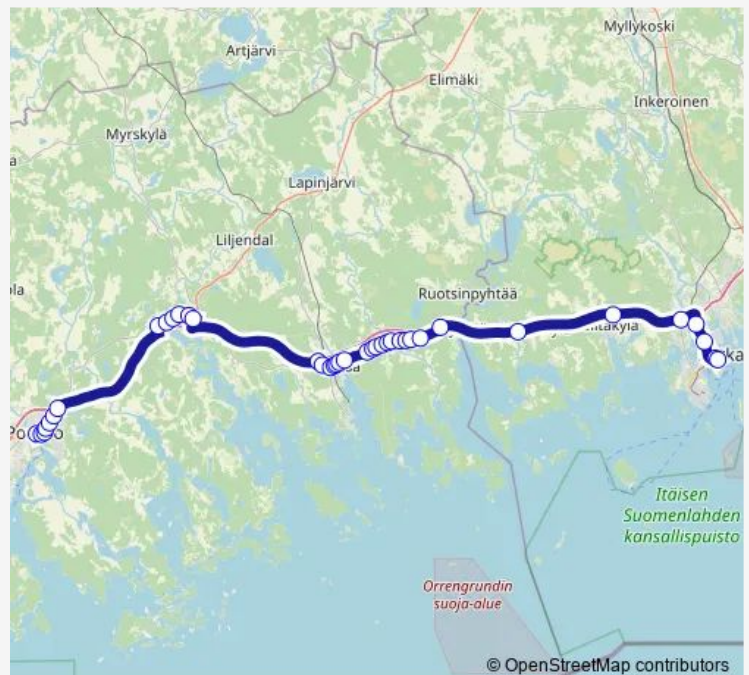

Thursday 05:05

Friday 05:05

Saturday —

Sunday —

Route info

Direction: Porvoo, linja-autoasema

Stops: 38

Trip Duration: 1 hour 25 min