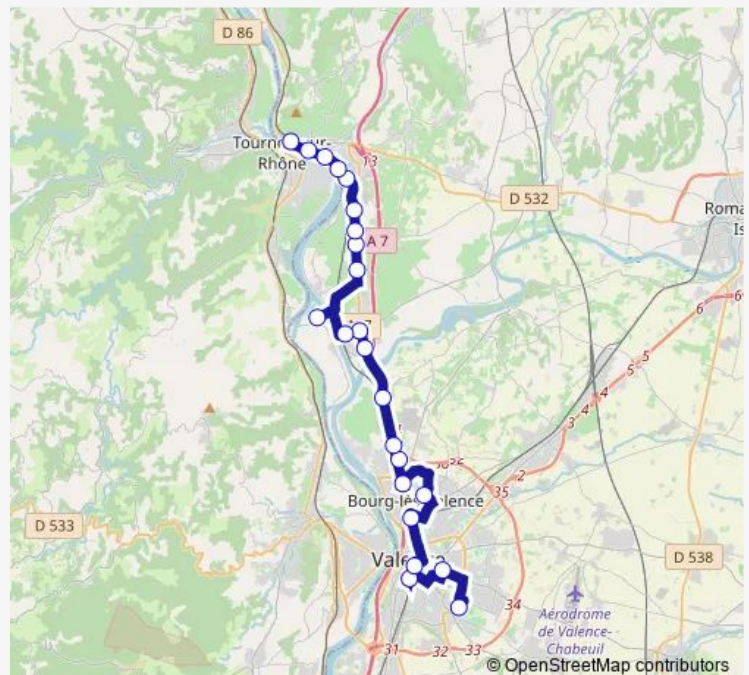

Rn7

Rn7

Place Taurobole

Route schedule

LYC H.Laurens — Place Taurobole

Monday 16:35

Tuesday 16:35

Wednesday —

Thursday 16:35

Friday 16:35

Saturday —

Sunday —

Route info

Direction: LYC H.Laurens

Stops: 5

Trip Duration: 0 hour 25 min

D04 — Valence - Tain L'Hermitage

Direction

Gare Routiere — Place Taurobole

20 stops

[Open route schedule](#)

Gare Routiere

Pole Bus

Mairie

Montee DU Long

Aire Vice Nord

Jonquettes

Saut Chevres

Village

Giratoire Nord

LES Lys

Village