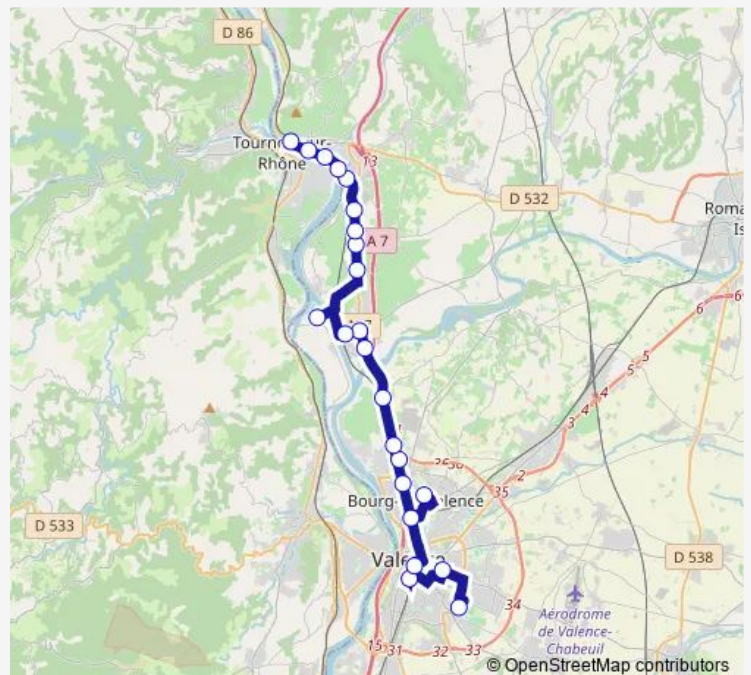

Rn7

Rn7

Place Taurobole

Route schedule

LYC H.Laurens — Place Taurobole

Monday 16:35

Tuesday 16:35

Wednesday —

Thursday 16:35

Friday 16:35

Saturday —

Sunday —

Route info

Direction: LYC H.Laurens

Stops: 5

Trip Duration: 0 hour 25 min

D04 — Valence - Tain L'Hermitage

Direction

Gare Routiere — Place Taurobole

20 stops

[Open route schedule](#)

Gare Routiere

Pole Bus

Mairie

Montee DU Long

Aire Vice Nord

Jonquettes

Saut Chevres

Village

Giratoire Nord

LES Lys

Village