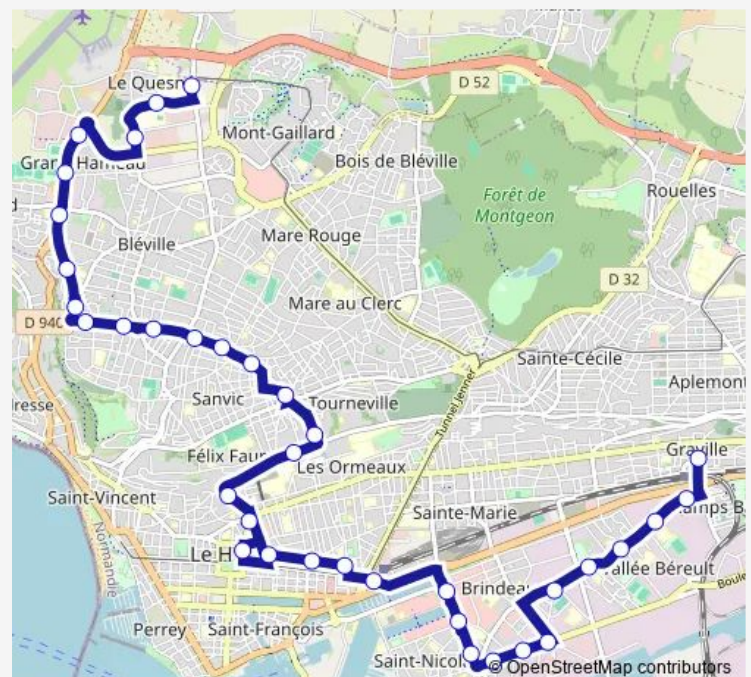

### Route schedule

Grand Hameau — Graville

Monday 04:46-23:53

Tuesday 04:46-23:53

Wednesday 04:46-23:53

Thursday 04:46-23:53

Friday 04:46-23:53

Saturday 04:46-23:52

### Route info

Direction: Grand Hameau

Stops: 36

Trip Duration: 0 hour 44 min

C3 — Grand Hameau - Graville

Palais de Justice

Gal Sarrail

Gares