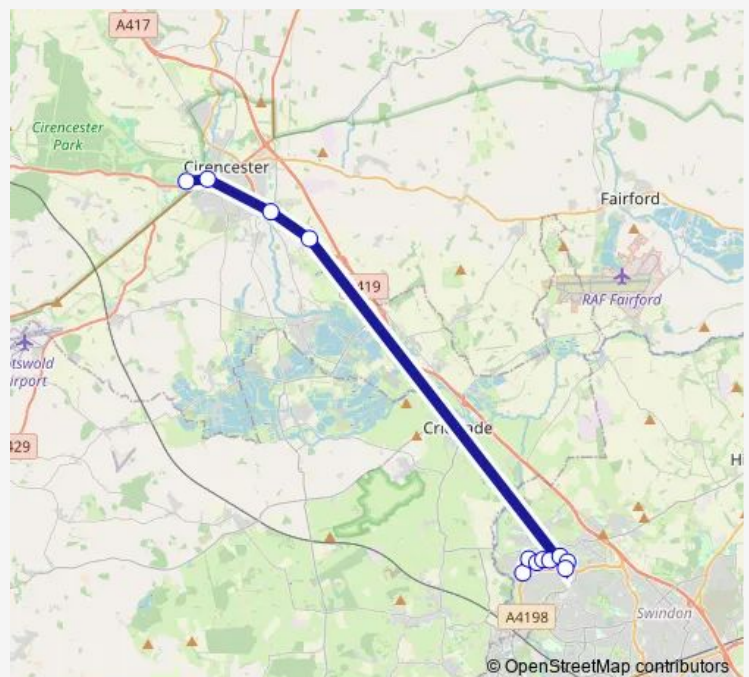

# Bus C3 Oakhurst - Cirencester College

[Go to website](#)**Direction**

Garsington Drive — College Grounds (Scholars &amp; Staff Only)

12 stops

[Open route schedule](#)

Garsington Drive

Tortworth Road

Birkdale Close

College Grounds (Scholars &amp; Staff Only)

**Route schedule**

Garsington Drive — College Grounds (Scholars &amp; Staff Only)

Monday 07:57-11:44

Tuesday 07:57-11:44

Wednesday 07:57-11:44

Thursday 07:57-11:44

Friday 07:57-11:44

Saturday —

Sunday —

**Route info**

Direction: Garsington Drive

Stops: 12

Trip Duration: 0 hour 41 min

■ C3 — Oakhurst - Cirencester College

**Direction**

College Grounds (Scholars &amp; Staff Only) — Garsington Drive

11 stops

[Open route schedule](#)

College Grounds (Scholars &amp; Staff Only)

Chesterton Lane

Preston Toll Bar

Army Barracks