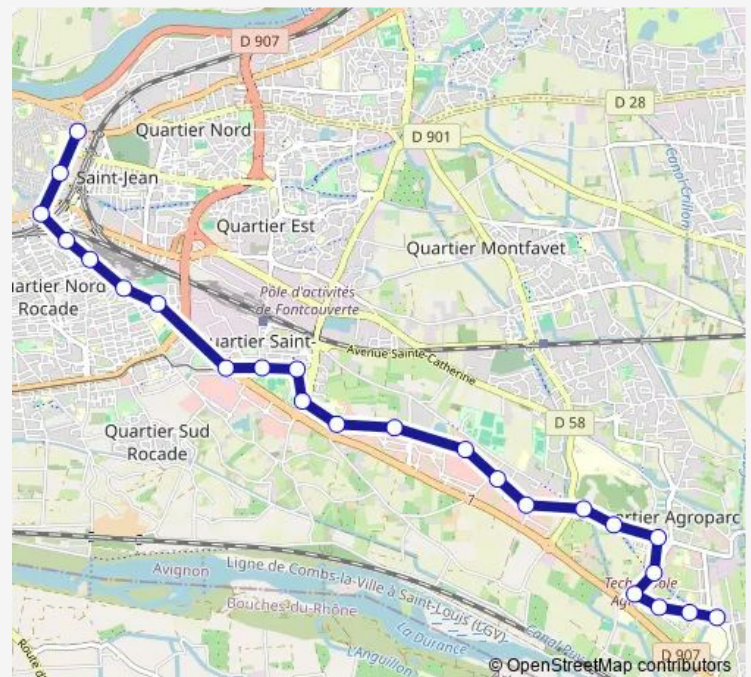

Thursday 06:00-22:17

Friday 06:00-24:00

Saturday 06:00-24:00

Sunday 06:55-20:42

Route info

Direction: St Lazare

Stops: 24

Trip Duration: 0 hour 31 min

[Open route schedule](#)

P+R Agroparc

Montaigne

Grand Avignon

Technopôle

Demonque

Agroparc Centre

Le Signal

Université

St Lazare

Route schedule

P+R Agroparc — St Lazare

Monday 06:00-21:50

Tuesday 06:00-21:50

Wednesday 06:00-21:50

Thursday 06:00-21:50

Friday 06:00-23:33

Saturday 06:00-23:33

Sunday 07:05-20:46

Route info

Direction: P+R Agroparc

Stops: 25

Trip Duration: 0 hour 32 min

C3 Bus time schedules and route maps are available in an offline PDF at busmaps.com. Use the busmaps.com website to see live bus times, train schedule or subway schedule, and step-by-step directions for all public transit in Avignon