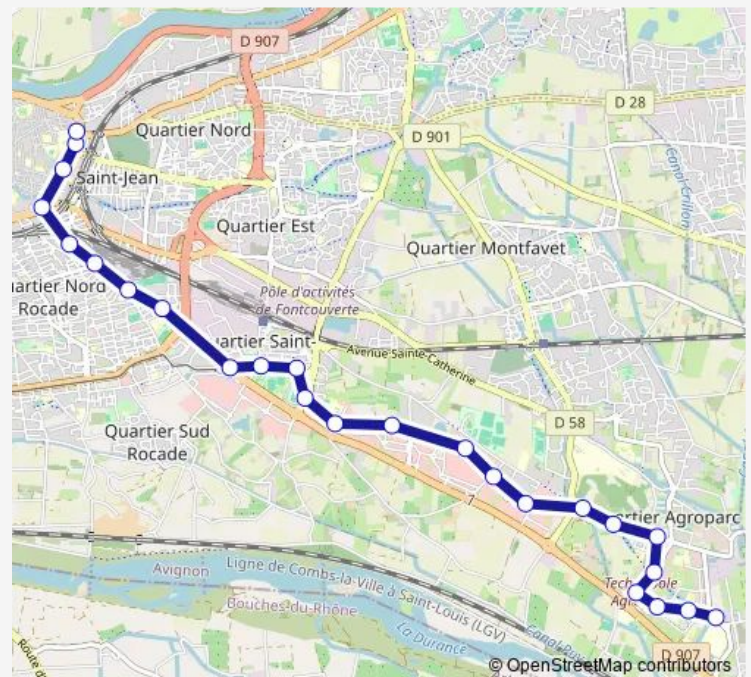

### Route schedule

St Lazare — P+R Agroparc

Monday 06:00-22:17

Tuesday 06:00-22:17

Wednesday 06:00-22:17

Thursday 06:00-22:17

Friday 06:00-24:00

Saturday 06:00-24:00

### Route info

Direction: St Lazare

Stops: 24

Trip Duration: 0 hour 32 min

■ C3 — P+R Agroparc - ST Lazare

BusMaps

Grand Avignon

Montaigne

## Route schedule

P+R Agroparc — St Lazare

Monday 06:00-21:50

Tuesday 06:00-21:50

Wednesday 06:00-21:50

Thursday 06:00-21:50

Friday 06:00-23:33

Saturday 06:00-23:33