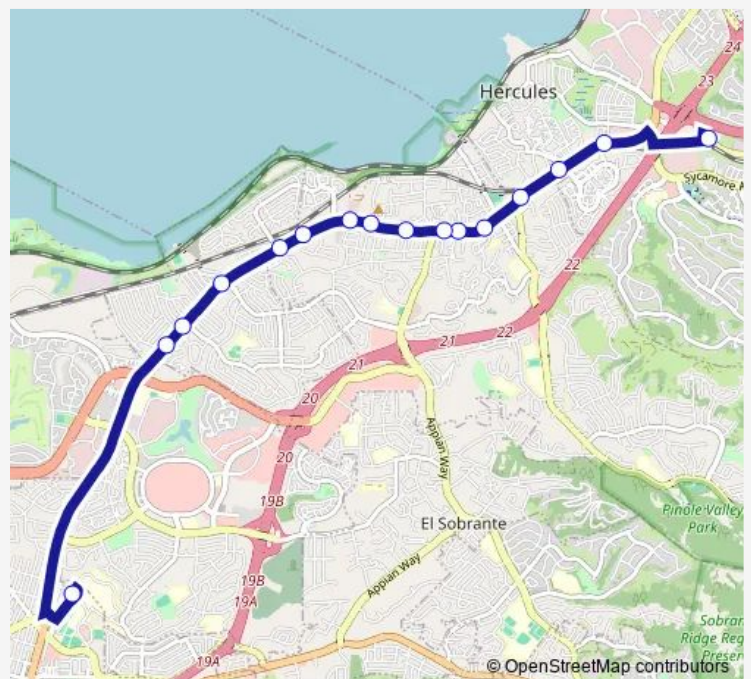

San Pablo Ave and Tsushima ave

San Pablo and Hercules - Southbound

San Pablo Ave and John St - Southbound

San Pablo and Oak Ridge - Southbound

San Pablo Ave and Fern Ave

San Pablo Ave and Appian Way - Eastbound

San Pablo Ave and Roble Ave

San Pablo Ave and Sunnyview Dr - Eastbound

San Pablo Ave - Sugar City Building Materials

San Pablo Ave - Public Storage

San Pablo Ave and Del Monte Dr

San Pablo Ave and Tara Hills Dr - Southbound

San Pablo Ave and Shamrock Dr - Southbound

San Pablo Ave and Crestwood Dr - Southbound

Contra Costa College - Campus Dr Turnaround

**Route schedule**

Hercules Transit Center — Contra Costa College - Campus Dr Turnaround

Monday	07:05-19:48
Tuesday	07:05-19:48
Wednesday	07:05-19:48
Thursday	07:05-19:48
Friday	07:05-19:48
Saturday	—
Sunday	—

**Route info**

Direction: Hercules Transit Center

Stops: 16

Trip Duration: 0 hour 21 min