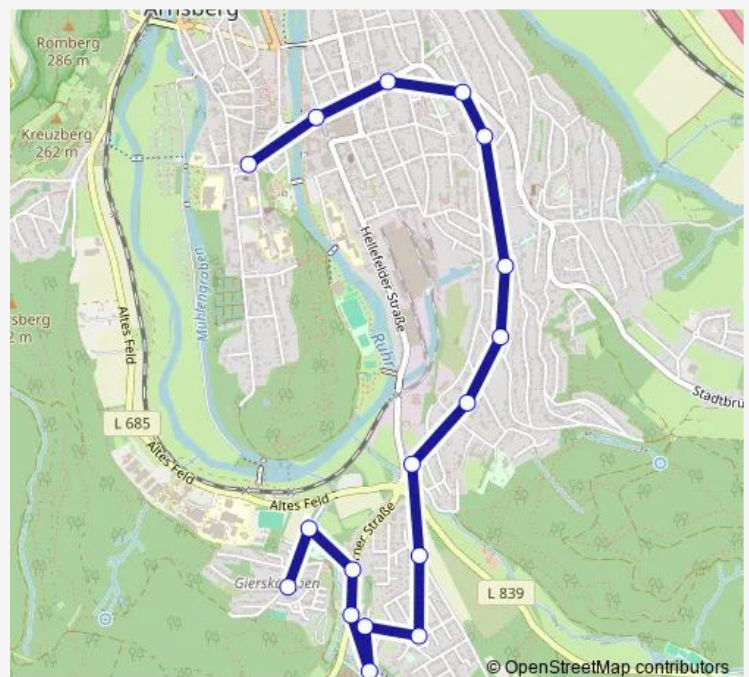

### Route schedule

Arnsberg, Neumarkt Bstg B — Arnsberg, Gierskämphen

Monday 06:15-22:15

Tuesday 06:15-22:15

Wednesday 06:15-22:15

Thursday 06:15-22:15

Friday 06:15-22:15

Saturday 06:45-20:15

### Route info

Direction: Arnsberg, Neumarkt Bstg B

Stops: 17

Trip Duration: 0 hour 15 min

■ C3

BusMaps

**Direction**

Arnsberg, Gierskämpen — Arnsberg, Sauerschule

## Route info

Direction: Arnsberg, Gierskämpen

Stops: 11

Trip Duration: 0 hour 14 min

## Route info

Direction: Arnsberg, Waldfriedhof Wendepl

Stops: 12

Trip Duration: 0 hour 14 min

C3 Bus time schedules and route maps are available in an offline PDF at [busmaps.com](https://busmaps.com). Use the [busmaps.com](https://busmaps.com) website to see live bus times, train schedule or subway schedule, and step-by-step directions for all public transit in Arnsberg