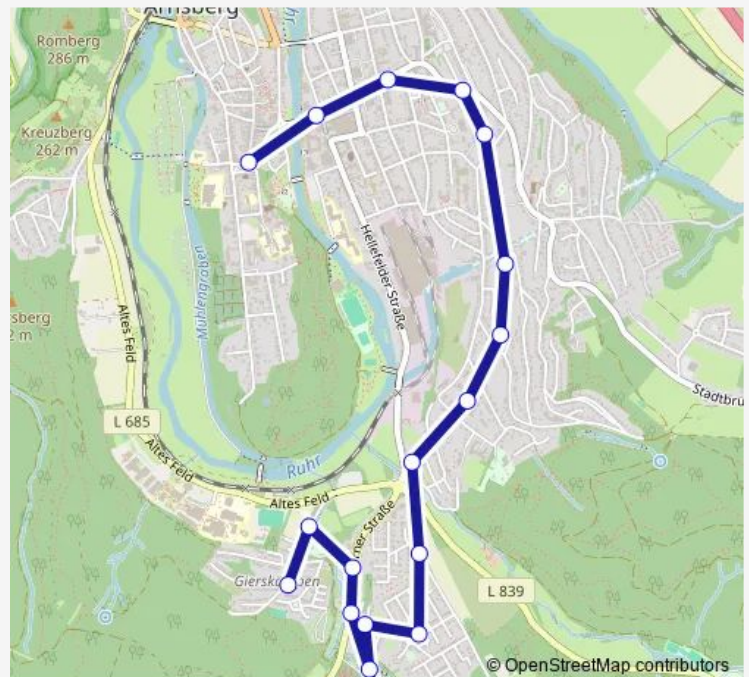

### Route schedule

Arnsberg, Neumarkt Bstg B — Arnsberg, Gierskämphen

Monday 06:15-22:15

Tuesday 06:45-20:15

Wednesday —

Thursday —

Friday 06:15-22:15

Saturday 06:45-20:15

### Route info

Direction: Arnsberg, Neumarkt Bstg B

Stops: 17

Trip Duration: 0 hour 15 min

■ C3 — Gierskämphen - Waldfriedhof - Neumarkt

## Route info

Direction: Arnsberg, Gierskämpen

Stops: 11

Trip Duration: 0 hour 14 min

## Route info

Direction: Arnsberg, Waldfriedhof Wendepl

Stops: 12

Trip Duration: 0 hour 14 min

C3 Bus time schedules and route maps are available in an offline PDF at [busmaps.com](https://busmaps.com). Use the [busmaps.com](https://busmaps.com) website to see live bus times, train schedule or subway schedule, and step-by-step directions for all public transit in Arnsberg