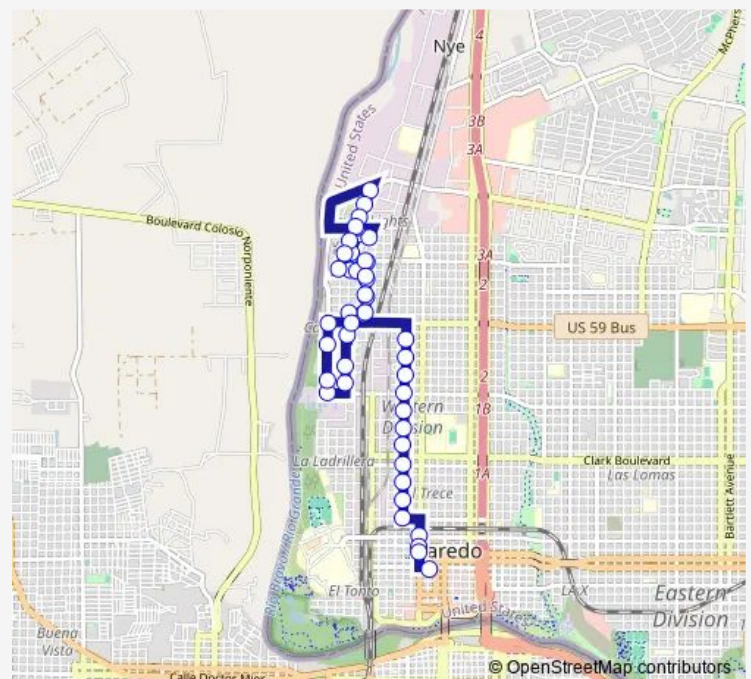

Chicago @ Eaglepass

Eaglepass @ Ugarte

Eaglepass @ Boston

Route schedule

Lafayette @ Pinder — El Metro Transit Center

Monday 07:00-17:00

Tuesday 07:00-17:00

Wednesday 07:00-17:00

Thursday 07:00-17:00

Friday 07:00-17:00

Saturday 07:00-17:00

Sunday —

Route info

Direction: Lafayette @ Pinder

Stops: 46

Trip Duration: 0 hour 25 min

C3 — Riverside

Eaglepass @ Baltimore

Baltimore @ Pinder

Pinder @ Burnside

Pinder Jackson

Pinder @ Alamo

Jefferson @ Anna

Anna @ Alamo (food bank)

Route info

Direction: El Metro Transit Center

Stops: 44

Trip Duration: 0 hour 25 min

San Dario @ Chicago (Dr Ikes)

4401 San Dario (Pep Boys)

Heb

5000 San Dario (Kmart)