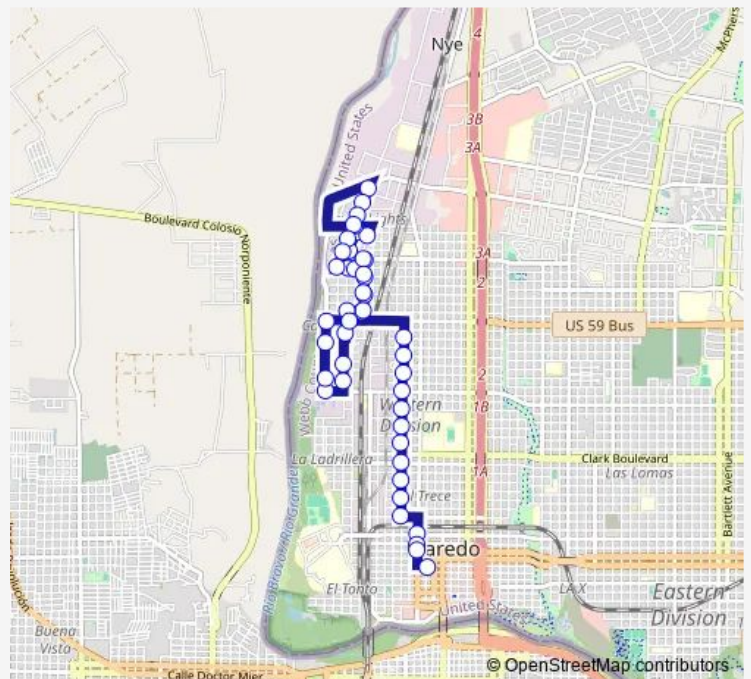

Bus C3 Riverside

[Go to website](#)

Direction
 Lafayette @ Pinder — El Metro Transit Center
 46 stops
[Open route schedule](#)

- Lafayette @ Pinder
- Baltimore @ Eagle Pass
- Eagle Pass @ Boston
- Eagle Pass @ Ugarte
- Eagle Pass @ Chicago
- Geronimo @ Rio Grande
- Rio Grande @ Rio Sur
- Rio Grande @ Rio Norte Ln.
- Rio Norte @ Rio Vista Dr.
- Markley @ Riverside
- Riverside @ Calton
- Riverside @ Gilberto
- Riverside @ Las Cuatas
- Riverside @ Markley
- Riverside @ Jaime
- Riverside @ Sergio
- Riverside @ Geronimo
- Geronimo @ Geronimo Dr.
- Chicago @ Eaglepass
- Eaglepass @ Ugarte
- Eaglepass @ Boston

Route schedule

Lafayette @ Pinder — El Metro Transit Center

Monday	07:00-17:00
Tuesday	07:00-17:00
Wednesday	07:00-17:00
Thursday	07:00-17:00
Friday	07:00-17:00
Saturday	07:00-17:00
Sunday	—

Route info

Direction: Lafayette @ Pinder

Stops: 46

Trip Duration: 0 hour 25 min

■ C3 — Riverside

Eaglepass @ Baltimore

Baltimore @ Pinder

Pinder @ Burnside

Pinder Jackson

Pinder @ Alamo

Saturday 07:30-16:30

Sunday —

Route info

Direction: El Metro Transit Center

Stops: 44

Trip Duration: 0 hour 25 min

San Dario @ Chicago (Dr Ikes)

4401 San Dario (Pep Boys)