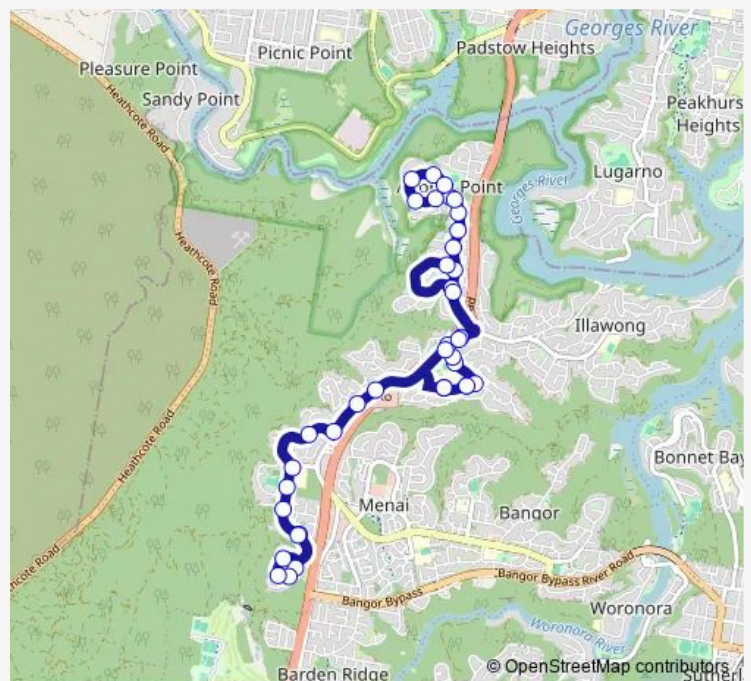

Monday 08:15

Tuesday 08:15

Wednesday 08:15

Thursday 08:15

Friday 08:15

Saturday —

Sunday —

Route info

Direction: Hall Dr At Jackson Cl

Stops: 38

Trip Duration: 0 hour 39 min

S708 — Menai to Tharawal Public School

Alfords Point Public School, Brushwood Dr

Brushwood Dr Opp Blueberry Pl

Brushwood Dr At Paperbark Pl

Brushwood Dr At Bottlebrush Pl

Brushwood Dr Opp Casuarina Rd

Brushwood Dr Opp Brushwood Dr

Brushwood Dr At Lomandra Pl

Brushwood Dr At Bassia Pl

Brushwood Dr At Moonah Rd

Brushwood Dr At Satinwood Cl

Brushwood Dr At Casuarina Rd