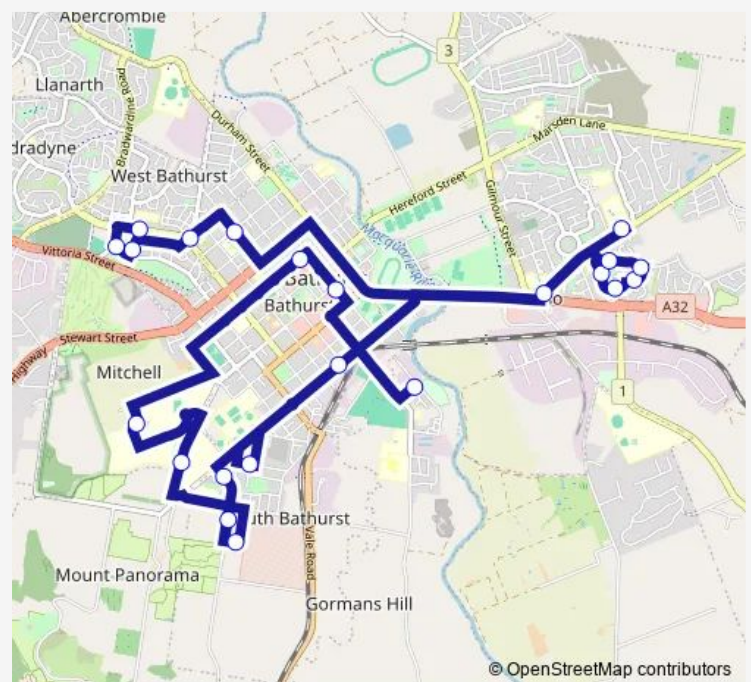

Lyal St Opp Bathurst Buslines Depot

Bathurst City, Howick St, Stand A

Bathurst Rsl, Rankin St

Clinical Simulation Centre, Ordnance Rd

Tafe NSW Bathurst, Main Entrance, Panorama Av

Havannah St Opp Bathurst Station

College Road Park, College Rd

Currawong St After College Rd

College Rd At Heylin Pl

Rose St Before Prospect St

Kelso High School, Boyd St

Bannerman Cres At Steel Pl

Bannerman Cres Before Cripps Pl

Tyndall St After Bannerman Cres

Bonnor St At Tyndall St

Kelso Community Centre, Bonnor St

Boyd St Opp Kelso Public School

Denison College, Keppel St

The Assumption School, Mitre St

Cumming St And Mcgrath St

Route schedule

Lyal St Opp Bathurst Buslines Depot — Bathurst West Public School, Suttor St

Monday	07:40
Tuesday	07:40
Wednesday	07:40
Thursday	07:40
Friday	07:40
Saturday	—
Sunday	—

Route info

Direction: Lyal St Opp Bathurst Buslines Depot

Stops: 22

Trip Duration: 1 hour 11 min

S708 — Ladybug Bus - Bathurst to Bathurst West PS via Mitchell and Kelso