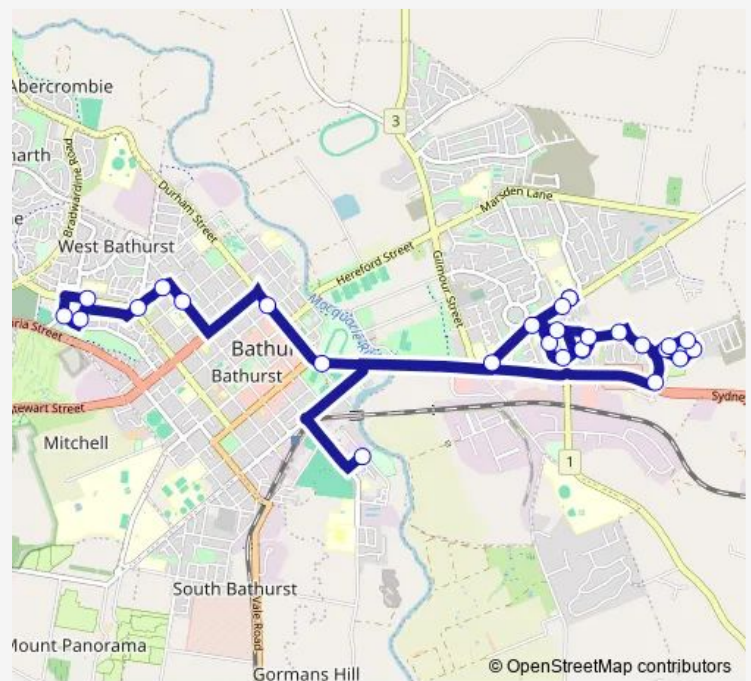

School Bus S708 Ladybug Bus - Bathurst to Bathurst West PS via Mitchell and Kelso

[Go to website](#)

Direction

Lyal St Opp Bathurst Buslines Depot — Bathurst West Public School, Suttor St

28 stops

[Open route schedule](#)

Kelso High School, Boyd St

Boyd St Before Morang Av

Boyd St Before View St

Boyd St Opp Kelso Public School

Route schedule

Lyal St Opp Bathurst Buslines Depot — Bathurst West Public School, Suttor St

Monday	07:50
Tuesday	07:50
Wednesday	07:50
Thursday	07:50
Friday	07:50
Saturday	—
Sunday	—

Route info

Direction: Lyal St Opp Bathurst Buslines Depot

Stops: 28

Trip Duration: 1 hour 0 min

S708 — Ladybug Bus - Bathurst to Bathurst West PS via Mitchell and Kelso

Bathurst Visitor Information Centre, Kendall Av

Durham St After Rankin St

Denison College, Keppel St

Mitre St After Keppel St

The Assumption School, Mitre St

Cumming St And Mcgrath St

Rocket St At Alexander St

Bathurst West Public School, Suttor St

S708 School Bus time schedules and route maps are available in an offline PDF at busmaps.com. Use the busmaps.com website to see live bus times, train schedule or subway schedule, and step-by-step directions for all public transit in Bathurst