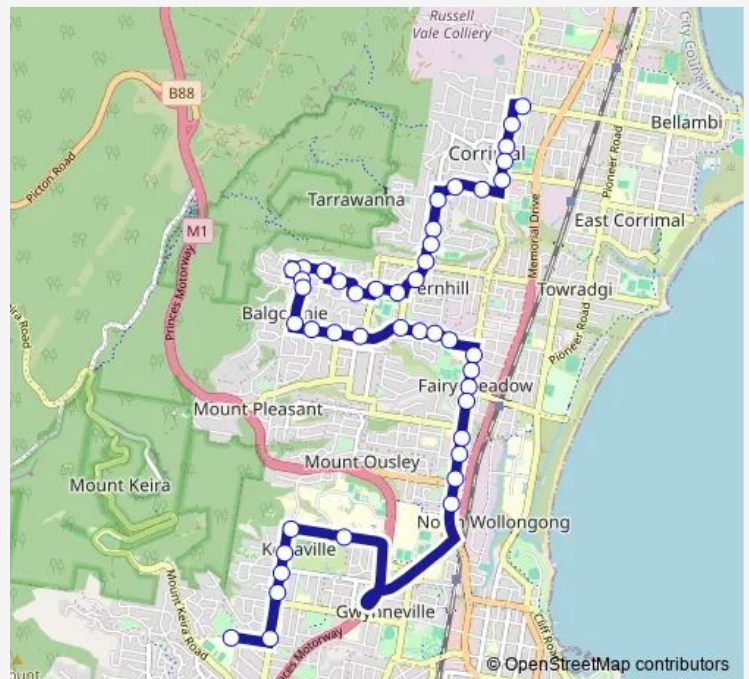

School Bus S097 Edmund Rice College to Rothery St bf Memorial Dr

[Go to website](#)

**Direction**

Corrimal Public School, Rothery St — Edmund Rice College, School Grounds, Keira Mine Rd

44 stops

[Open route schedule](#)

Margaret St Opp Duncan St

Duncan St Opp Tucker Av

Frost St Opp Ward Pl

Frost St Before Brokers Rd

Brokers Rd Before Duncan St

Chalmers St Before Margaret St

Route schedule

Corrimal Public School, Rothery St — Edmund Rice College, School Grounds, Keira Mine Rd

Monday	07:10
Tuesday	07:10
Wednesday	07:10
Thursday	07:10
Friday	07:10
Saturday	—
Sunday	—

Route info

Direction: Corrimal Public School, Rothery St

Stops: 44

Trip Duration: 0 hour 32 min

S097 — Edmund Rice College to Rothery St bf Memorial Dr **BusMaps**

## Direction

Edmund Rice College, School Grounds, Keira Mine Rd —  
Rothery St Before Memorial Dr

47 stops

[Open route schedule](#)

Edmund Rice College, School Grounds, Keira Mine Rd

Robsons Rd After Keira Mine Rd