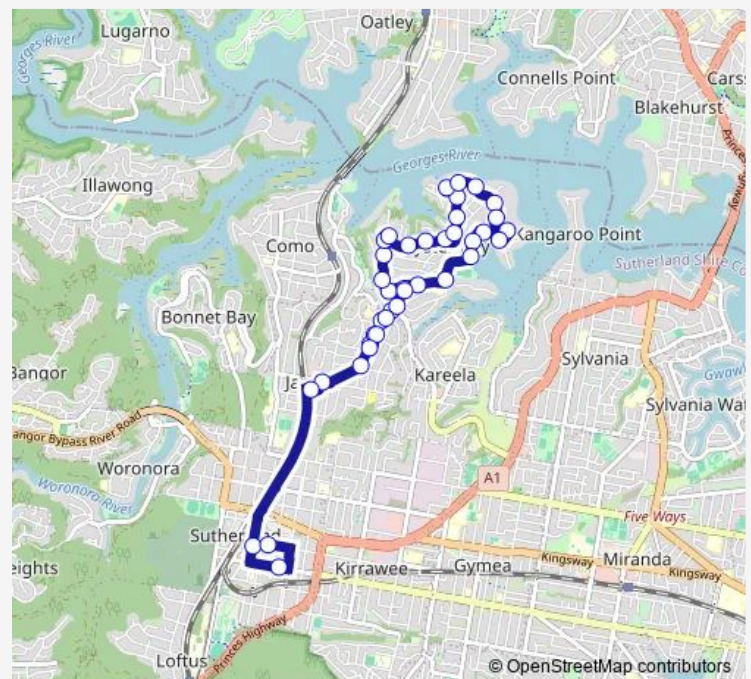

Georges River Rd At Fourth Av

Georges River Rd Opp The Circle

Georges River Rd At Samuels Av

Georges River Rd Before Carvers Rd

Georges River Rd At Oyster Bay Rd

Oyster Bay Rd Opp Green Point Rd

Green Point Rd Opp Manning St

Caravan Head Rd After Carina Rd

Caravan Head Rd At Cook Rd

Georges River Cres After Cook Rd

Georges River Cres At Discovery Pl

Georges River Cres Opp Cook Rd

Georges River Cres After Carina Rd

Route schedule

Georges River Rd At Fourth Av — Flora St Before Merton St

Monday 08:00

Tuesday 08:00

Wednesday 08:00

Thursday 08:00

Friday 08:00

Saturday —

Sunday —

Route info

Direction: Georges River Rd At Fourth Av

Stops: 39

Trip Duration: 0 hour 38 min

S097 — Georges River Rd at Fourth Ave, Jannali to St Patricks PS via Oyster Bay

Georges River Cres Opp Como Rd

Georges River Cres Opp Connell Rd