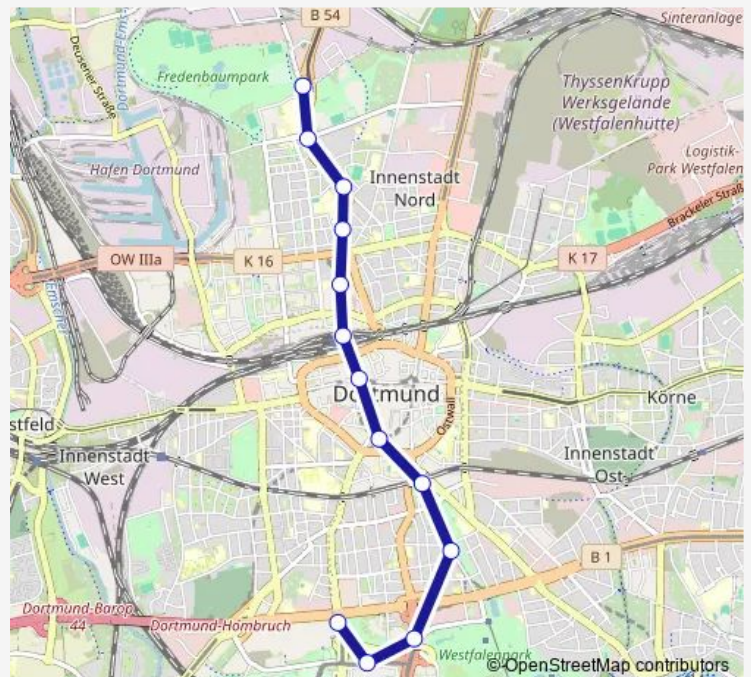

Monday 03:36

Tuesday 03:36

Wednesday 03:36-09:00

Thursday 03:36

Friday 03:36

Saturday —

Sunday 09:00

Route info

Direction:

Stops: 0

Trip Duration: — min

■ U45

BusMaps

Direction

Dortmund Hafen — Dortmund Westfalenhallen

11 stops

Dortmund Markgrafenstraße

Dortmund Westfalenpark

Dortmund Remydamm

Dortmund Westfalenhallen

Route schedule

Dortmund Hafen — Dortmund Westfalenhallen

Monday 04:17-19:17

Tuesday 04:17-23:12

Monday	20:02
Tuesday	20:02
Wednesday	20:02
Thursday	20:02
Friday	20:02
Saturday	20:06-20:37
Sunday	21:55

Route info

Direction: Dortmund Markgrafenstraße

Stops: 6

Trip Duration: 0 hour 7 min

U45 Metro time schedules and route maps are available in an offline PDF at busmaps.com. Use the busmaps.com website to see live bus times, train schedule or subway schedule, and step-by-step directions for all public transit in Dortmund