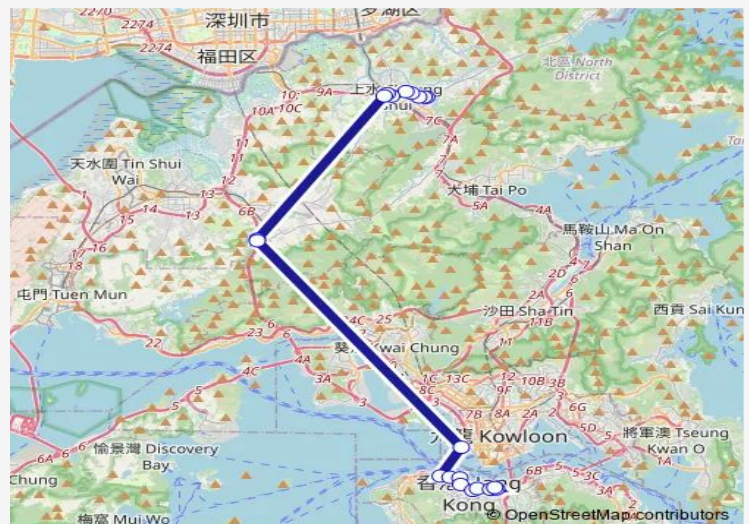

[Ctb] LI Yuen Street East, DES Voeux Road Central[[Kmb+Ctb] LI Yuen Street East/
LI Yuen Street East, DES Voeux Road Central[[Kmb] LI Yuen Street East

[Ctb] Wing KUT Street, DES Voeux Road Central[[Kmb+Ctb] Wing KUT Street/
Wing KUT Street, DES Voeux Road Central[[Kmb] Wing KUT Street

[Ctb] MAN WA Lane, DES Voeux Road Central[[Kmb+Ctb] MAN WA Lane/
Man WA Lane, DES Voeux Road Central[[Kmb] MAN WA Lane

[Ctb] Queen Street, Connaught Road West[[Kmb+Ctb] Queen Street/
Queen Street, Connaught Road West[[Kmb] Queen Street

[Ctb] Western Harbour Crossing BUS-BUS Interchange[[Kmb+Ctb] Western Harbour Tunnel

Route schedule

[Ctb] Exhibition Centre Station[[Kmb+Ctb] Exhibition Centre Station BUS Terminus/
Exhibition Centre Station[[Kmb] Exhibition Centre Station BUS Terminus[[Xb] Exhibition Centre Station Public Transport Interchange — [Kmb] Luen WO HUI BUS Terminus[[Lwb] Luen WO HUI BUS Terminus

Monday	18:05
Tuesday	18:05
Wednesday	18:05
Thursday	18:05
Friday	18:05
Saturday	—
Sunday	—

Route info

Direction: [Ctb] Exhibition Centre Station[[Kmb+Ctb] Exhibition Centre Station BUS Terminus/
Exhibition Centre Station[[Kmb] Exhibition Centre Station BUS Terminus[[Xb] Exhibition Centre Station Public Transport Interchange

Stops: 19

Trip Duration: 1 hour 31 min

■ 978A — Fanling (Luen WO HUI) - Exhibition Centre Station