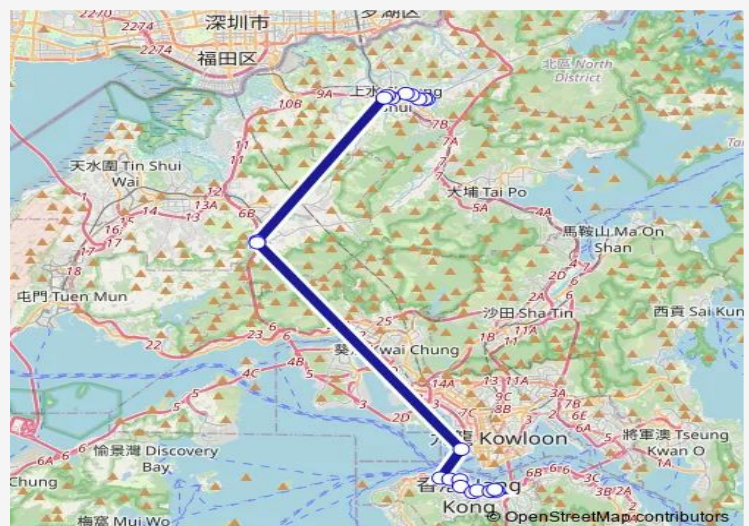

[Ctb] LI Yuen Street East, DES Voeux Road Central|[Kmb+Ctb] LI Yuen Street East/
LI Yuen Street East, DES Voeux Road Central|[Kmb] LI Yuen Street East

[Ctb] Wing KUT Street, DES Voeux Road Central|[Kmb+Ctb] Wing KUT Street/
Wing KUT Street, DES Voeux Road Central|[Kmb] Wing KUT Street

[Ctb] MAN WA Lane, DES Voeux Road Central|[Kmb+Ctb] MAN WA Lane/
Man WA Lane, DES Voeux Road Central|[Kmb] MAN WA Lane

[Ctb] Queen Street, Connaught Road West|[Kmb+Ctb] Queen Street/
Queen Street, Connaught Road West|[Kmb] Queen Street

[Ctb] Western Harbour Crossing BUS-BUS Interchange|[Kmb+Ctb] Western Harbour Tunnel

Route schedule

[Ctb] Exhibition Centre Station|[Kmb+Ctb] Exhibition Centre Station BUS Terminus/
Exhibition Centre Station|[Kmb] Exhibition Centre Station BUS Terminus|[Xb] Exhibition Centre Station Public Transport Interchange — [Kmb] Luen WO HUI BUS Terminus|[Lwb] Luen WO HUI BUS Terminus

Monday	18:05
Tuesday	18:05
Wednesday	18:05
Thursday	18:05
Friday	18:05
Saturday	—
Sunday	—

Route info

Direction: [Ctb] Exhibition Centre Station|[Kmb+Ctb] Exhibition Centre Station BUS Terminus/
Exhibition Centre Station|[Kmb] Exhibition Centre Station BUS Terminus|[Xb] Exhibition Centre Station Public Transport Interchange

Stops: 19

Trip Duration: 1 hour 24 min

■ 978a — Fanling (Luen WO HUI) - Exhibition Centre Station