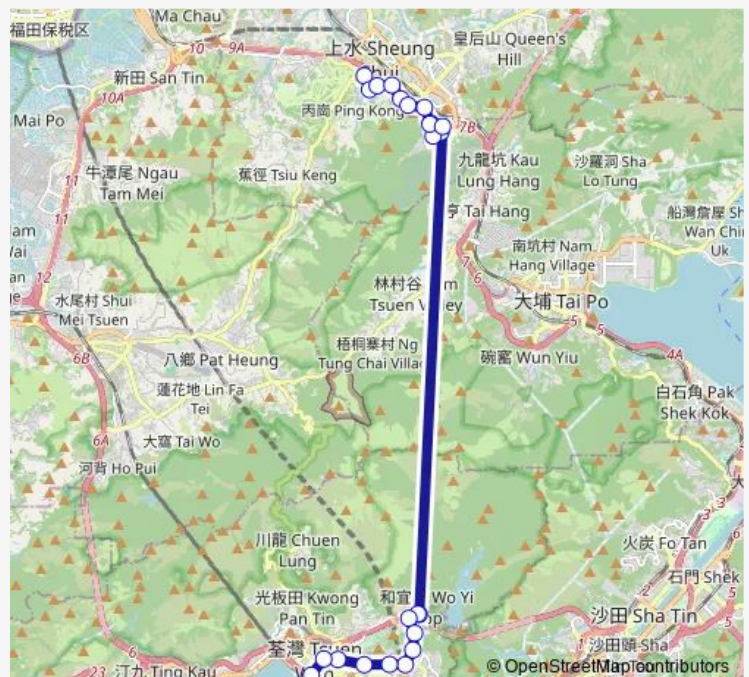

### Route schedule

[Kmb] TAI Ping BUS Terminus — [Ctb] Nina Tower[[Kmb] Nina Tower BUS Terminus][Lwb] Nina Tower BUS Terminus

Monday 07:10-07:30

Tuesday 07:10-07:30

Wednesday 07:10-07:30

Thursday 07:10-07:30

### Route info

Direction: [Kmb] TAI Ping BUS Terminus

Stops: 23

Trip Duration: 1 hour 11 min

278p — Sheung Shui (TAI Ping) - Tsuen WAN (Nina Tower)

BusMaps

[Kmb] HO Fung College

[Kmb] LEI MUK Shue Estate