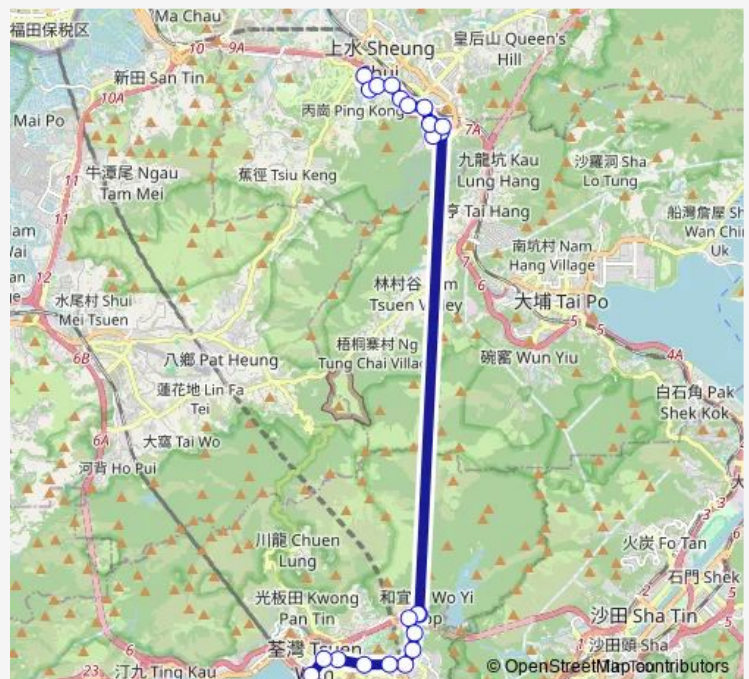

### Route schedule

[Kmb] TAI Ping BUS Terminus — [Ctb] Nina Tower[[Kmb] Nina Tower BUS Terminus][Lwb] Nina Tower BUS Terminus

Monday 07:10-07:30

Tuesday 07:10-07:30

Wednesday 07:10-07:30

Thursday 07:10-07:30

Friday 07:10-07:30

Saturday 07:30

Sunday —

### Route info

Direction: [Kmb] TAI Ping BUS Terminus

Stops: 23

Trip Duration: 1 hour 15 min

278P — Sheung Shui (TAI Ping) - Tsuen WAN (Nina Tower)

[Kmb] HO Fung College

[Kmb] LEI MUK Shue Estate

[Kmb] WO YI HOP Road Sportsground[[Lwb] WO YI HOP  
Road Sportsground