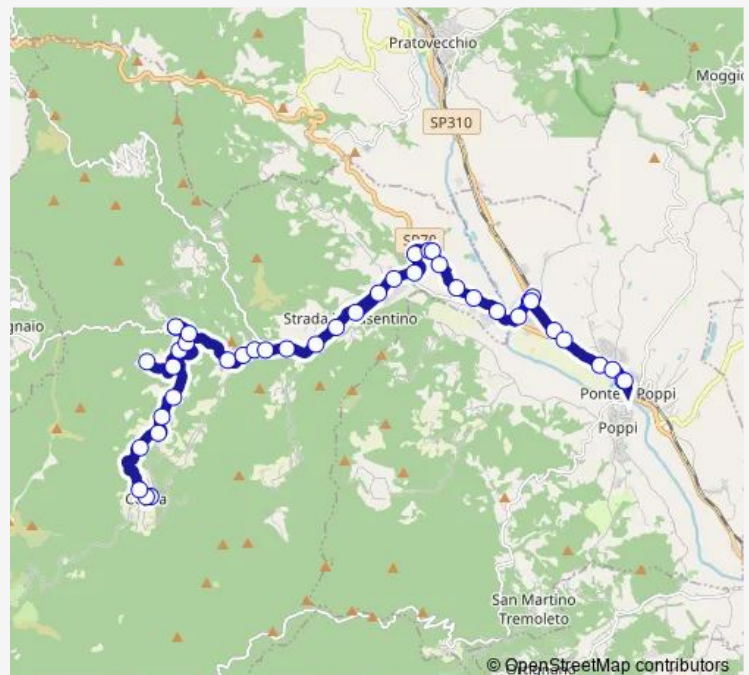

### Route schedule

Strada In Casentino Piazza Piave — Cetica Nc.135

Monday 06:40-07:44

Tuesday 06:40-07:44

Wednesday 06:40-07:44

Thursday 06:40-07:44

Friday 06:40-07:44

Saturday 06:40-07:44

### Route info

Direction: Strada In Casentino Piazza Piave

Stops: 21

Trip Duration: 0 hour 25 min

LH4 — Bibbiena-Poppi-Porrena-Strada-Cetica