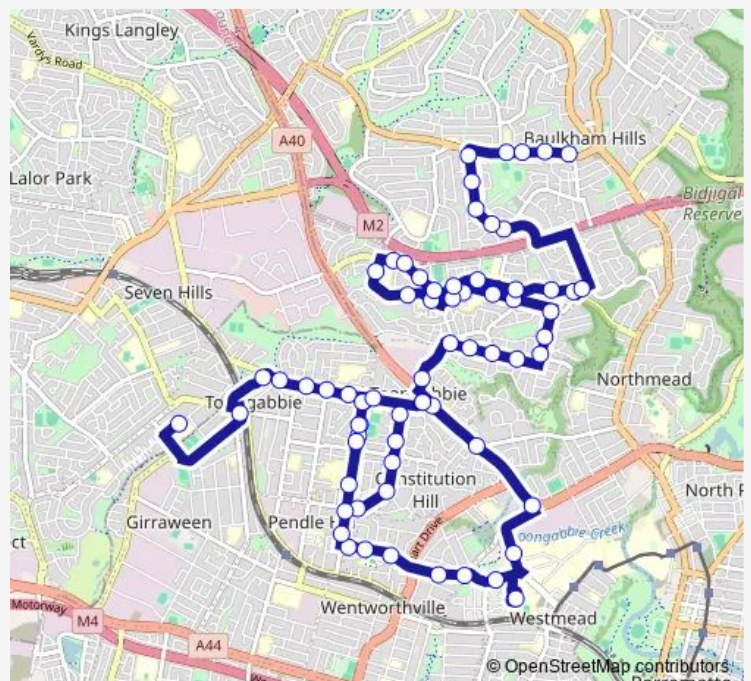

Toongabbie Public School, Binalong Rd

Binalong Park, Binalong Rd

Binalong Rd Before Merryl Av

Burrabogee Rd Opp Mayflower Village

Bogalara Rd Opp Boonah St

Bogalara Rd Opp Tabooba St

Bogalara Rd After Bulli Rd

Bogalara Rd At Nada St

Fitzwilliam Rd At Greenleaf St

Fitzwilliam, North West Twy

Constitution Hill, North West Twy

Briens, North West Twy

Mons Rd Opp Westmead Private Hospital

Route schedule

Toongabbie Christian College, Metella Rd — Seven Hills Rd After Conie Av

Monday	15:06
Tuesday	15:06
Wednesday	15:06
Thursday	15:06
Friday	15:06
Saturday	—
Sunday	—

Route info

Direction: Toongabbie Christian College, Metella Rd

Stops: 69

Trip Duration: 1 hour 17 min

8610 — Toongabbie Christian to Baulkham Hills via Winston Hills