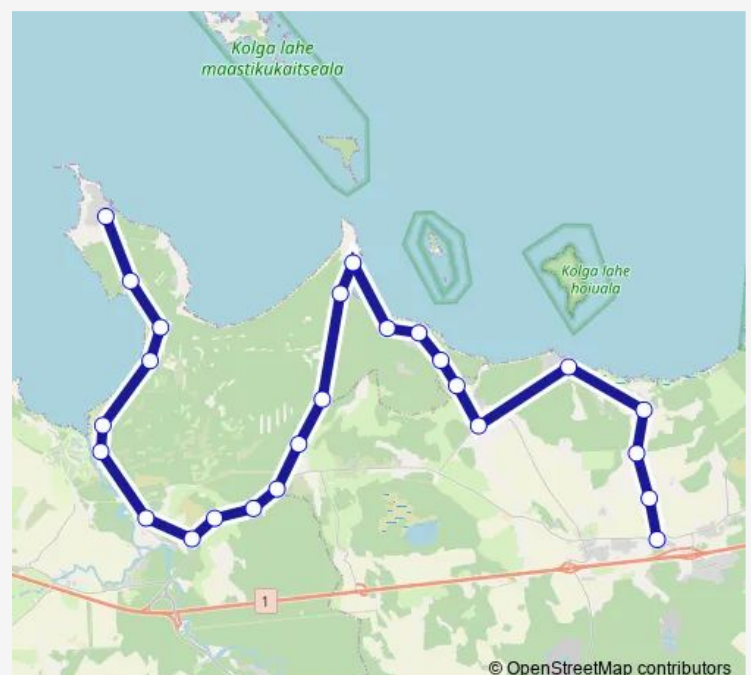

### Direction

undefined — undefined

0 stops

[Open route schedule](#)

### Route schedule

undefined — undefined

Monday	15:55
Tuesday	15:55
Wednesday	15:55
Thursday	15:55
Friday	—
Saturday	—
Sunday	—

### Route info

Direction:

Stops: 0

Trip Duration: — min

**Direction**

Loo — Neeme

44 stops

[Open route schedule](#)