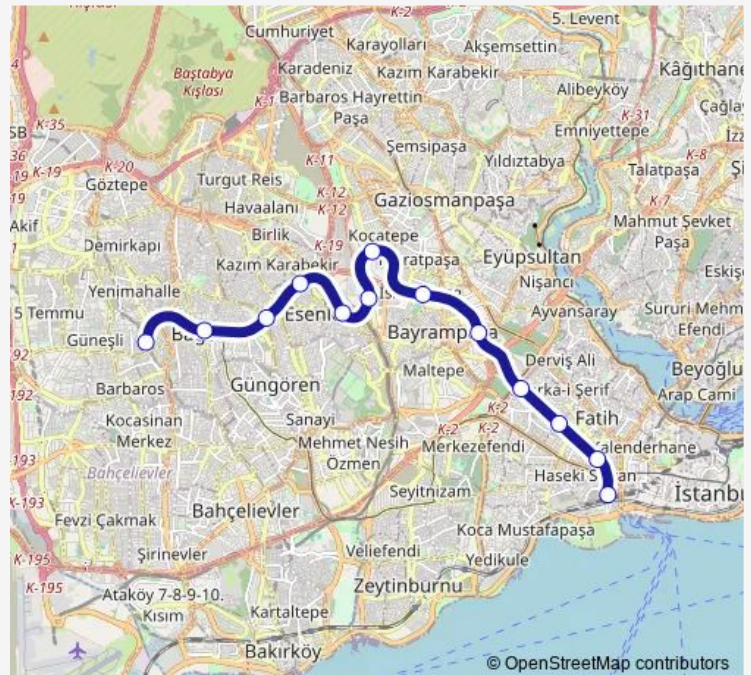

Thursday 06:05-23:55

Friday 06:05-23:55

Saturday 06:05-23:55

Sunday 06:05-23:55

Route info

Direction: Yenikapı

Stops: 13

Trip Duration: 0 hour 22 min

Thursday 06:00-23:52

Friday 06:00-23:52

Saturday 06:00-23:59

Sunday 06:00-23:59

Route info

Direction: Kirazlı Bağcılar

Stops: 13

Trip Duration: 0 hour 22 min