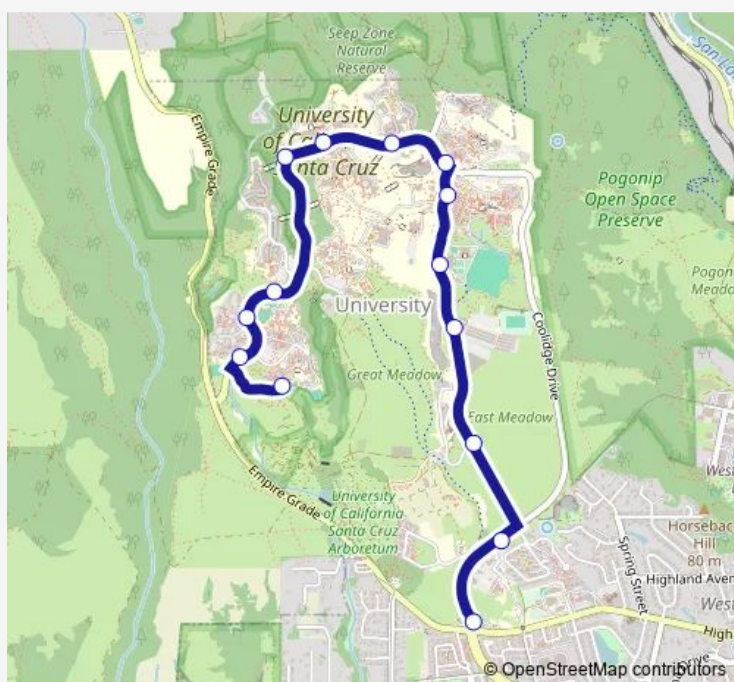

Village/Farm

Lower Campus

Bay & High (Main Entrance)

Route schedule

West Remote Parking Interior — Bay & High (Main Entrance)

Monday	20:15-24:00
Tuesday	20:45-24:00
Wednesday	20:15-24:00
Thursday	20:45-24:00
Friday	18:30-24:00
Saturday	16:45-24:00
Sunday	16:45-24:00

Route info

Direction: West Remote Parking Interior

Stops: 13

Trip Duration: 0 hour 15 min

■ Nuc — Night Upper Campus

Direction

Bay & High (Main Entrance) — West Remote Parking Interior

14 stops

[Open route schedule](#)

Bay & High (Main Entrance)

Lower Campus

Village/Farm

East Remote Parking Entrance

East Field House

Cowell/Stevenson Colleges

Crown/Merrill Colleges

Route info

Direction: Bay & High (Main Entrance)

Stops: 14

Trip Duration: 0 hour 15 min

Nuc Bus time schedules and route maps are available in an offline PDF at busmaps.com. Use the busmaps.com website to see live bus times, train schedule or subway schedule, and step-by-step directions for all public transit in Santa Cruz