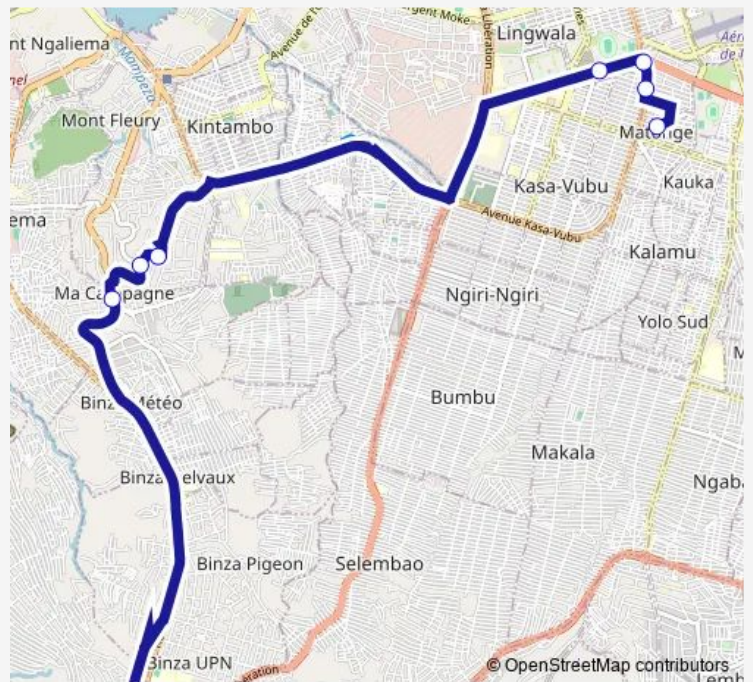

Wednesday 15:46

Thursday 15:46

Friday 15:46

Saturday —

Sunday —

Route info

Direction: unknown

Stops: 14

Trip Duration: 0 hour 50 min

■ Upn_TO _ Victoire

Direction

Unknown — Unknown

5 stops

[Open route schedule](#)

Unknown

Unknown

Thursday	07:13
----------	-------

Friday	07:13
--------	-------

Saturday	—
----------	---

Sunday	—
--------	---

Route info

Direction: Unknown

Stops: 5

Trip Duration: 0 hour 42 min

Unknown

Unknown

Unknown

Unknown

Route schedule

Unknown — Unknown

Monday	06:29
Tuesday	06:29
Wednesday	06:29
Thursday	06:29
Friday	06:29
Saturday	—
Sunday	—

Route info