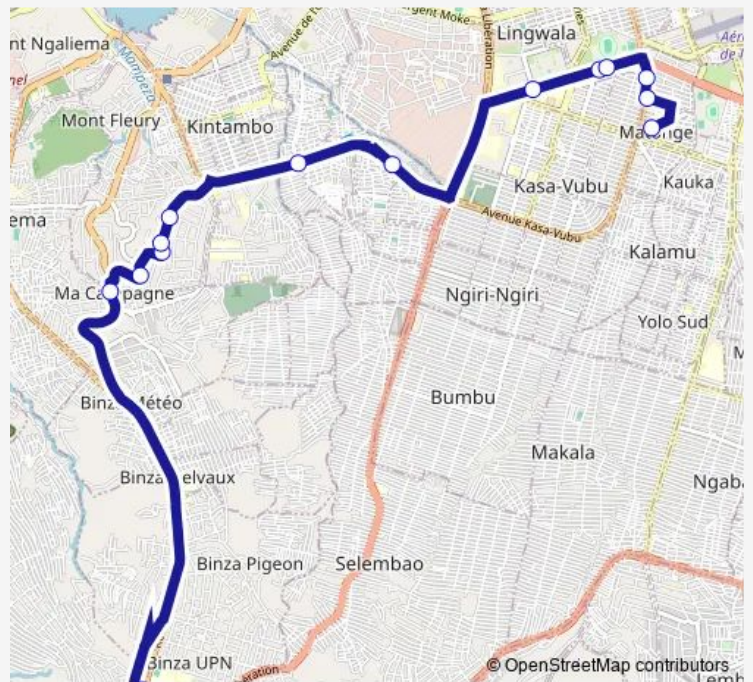

Monday 06:29

Tuesday 06:29

Wednesday 06:29

Thursday 06:29

Friday 06:29

Saturday —

Sunday —

Route info

Direction: Unknown

Stops: 8

Trip Duration: 0 hour 39 min

■ Upn_TO _ Victoire

Direction

unknown — unknown

14 stops

[Open route schedule](#)

Monday 15:46

Tuesday 15:46

Wednesday 15:46

Thursday 15:46

Friday 15:46

Saturday —

Sunday —

Route info

Direction: unknown

Stops: 14

Trip Duration: 0 hour 50 min

Direction

Unknown — Unknown

5 stops

[Open route schedule](#)

Unknown