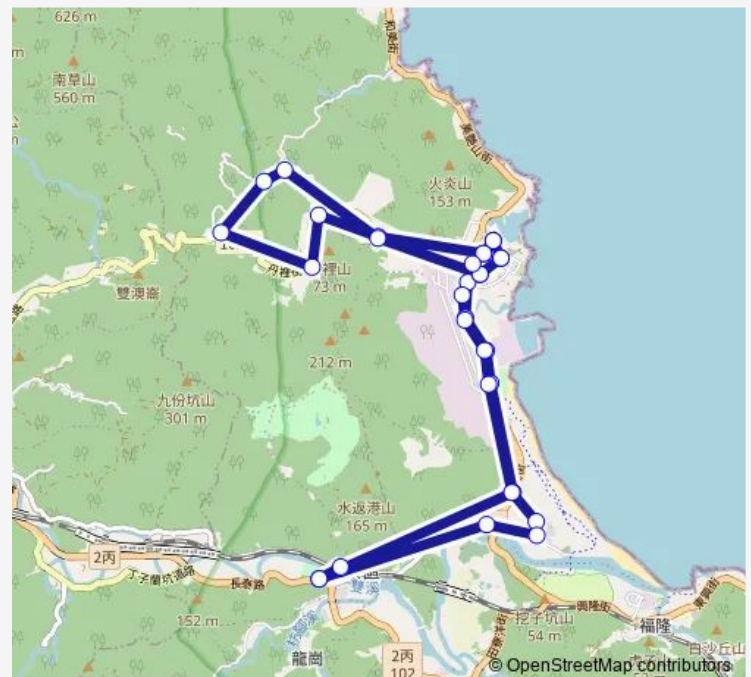

Thursday 07:10-15:05

Friday 07:10-15:05

Saturday —

Sunday —

Route info

Direction: 貢寮火車站

Stops: 33

Trip Duration: 8 hour 55 min