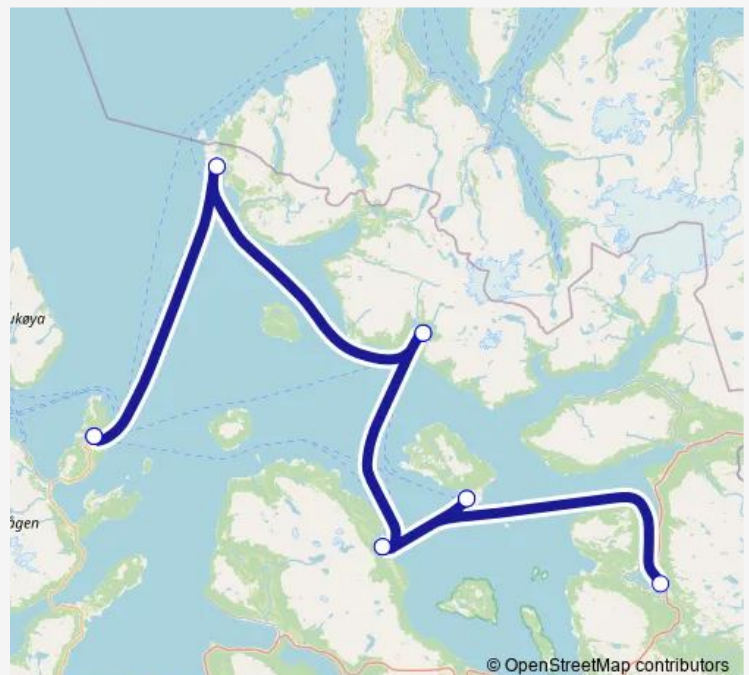

### Direction

Skjervøy kai — Skjervøy kai

11 stops

[Open route schedule](#)

Skjervøy kai

Segelvik

Reinfjord

Valanhamn

Spildra

Burfjord kai

Spildra

Valanhamn

Reinfjord

Segelvik

Skjervøy kai

### Route schedule

Skjervøy kai — Skjervøy kai

Monday 12:15-18:30

Tuesday 07:00-15:20

Wednesday 20:05

Thursday 04:30-18:30

Friday 06:00-20:05

Saturday 10:00

### Route info

Direction: Skjervøy kai

Stops: 11

Trip Duration: 5 hour 0 min

© OpenStreetMap contributors

■ 9 — Skjervøy-Kvænen- Vorterøy

BusMaps

**Direction**