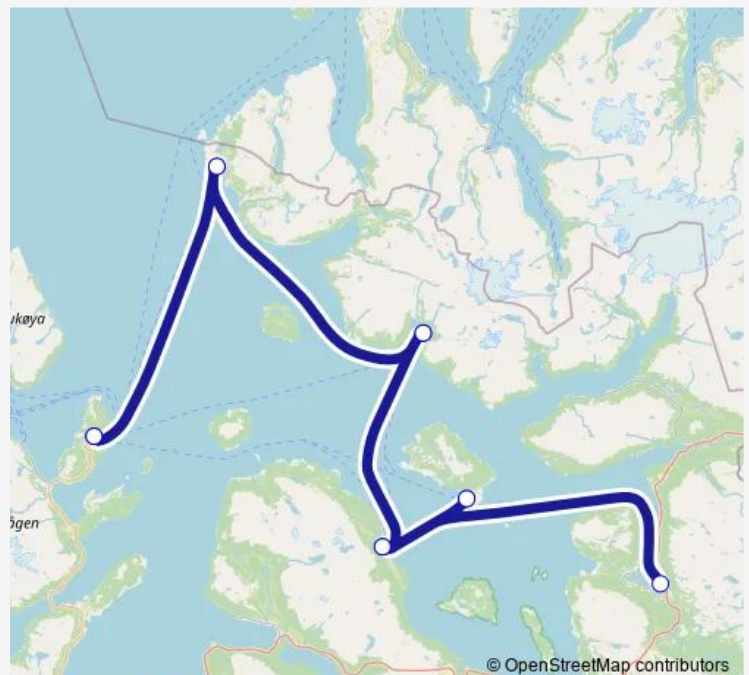

Valanhamn

Spildra

Burfjord kai

Spildra

Valanhamn

Reinfjord

Segelvik

Skjervøy kai

Route schedule

Skjervøy kai — Skjervøy kai

Monday 12:15-18:30

Tuesday 07:00-15:20

Wednesday 20:05

Thursday 04:30-18:30

Friday 06:00-20:05

Saturday 10:00

Sunday 12:15-19:00

Route info

Direction: Skjervøy kai

Stops: 11

Trip Duration: 5 hour 0 min

© OpenStreetMap contributors

■ 9 — Skjervøy-Kvænen- Vorterøy

BusMaps

Direction

Skjervøy kai — Skjervøy kai

3 stops

[Open route schedule](#)

Skjervøy kai

Vorterøy Jekthamna

Skjervøy kai

Route schedule