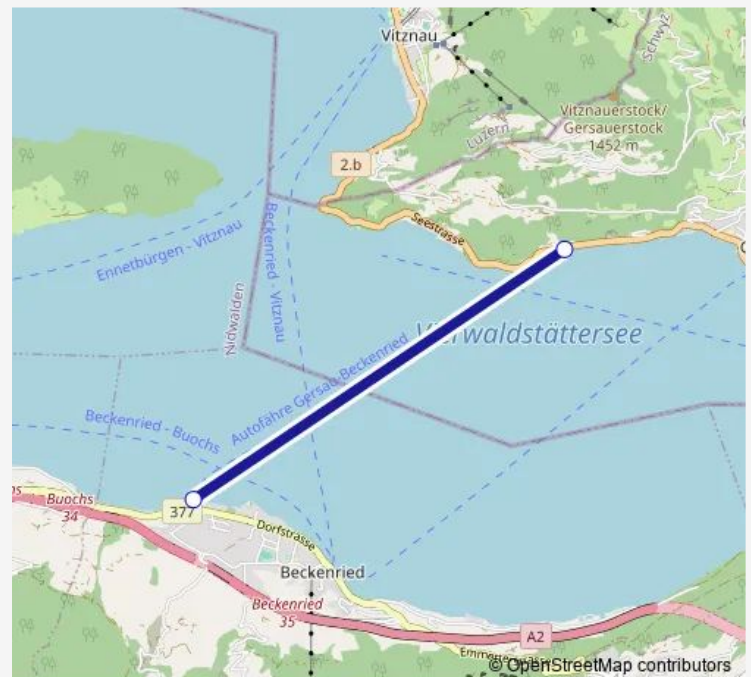

### Direction

undefined — undefined

0 stops

[Open route schedule](#)

### Route schedule

undefined — undefined

Monday	09:00
Tuesday	09:00
Wednesday	09:00
Thursday	09:00
Friday	09:00
Saturday	09:00
Sunday	09:00

### Route info

Direction:

Stops: 0

Trip Duration: – min

■ 9 — FAE 9

9 Ferry time schedules and route maps are available in an offline PDF at [busmaps.com](https://busmaps.com). Use the [busmaps.com](https://busmaps.com) website to see live bus times, train schedule or subway schedule, and step-by-step directions for all public transit in Beckenried