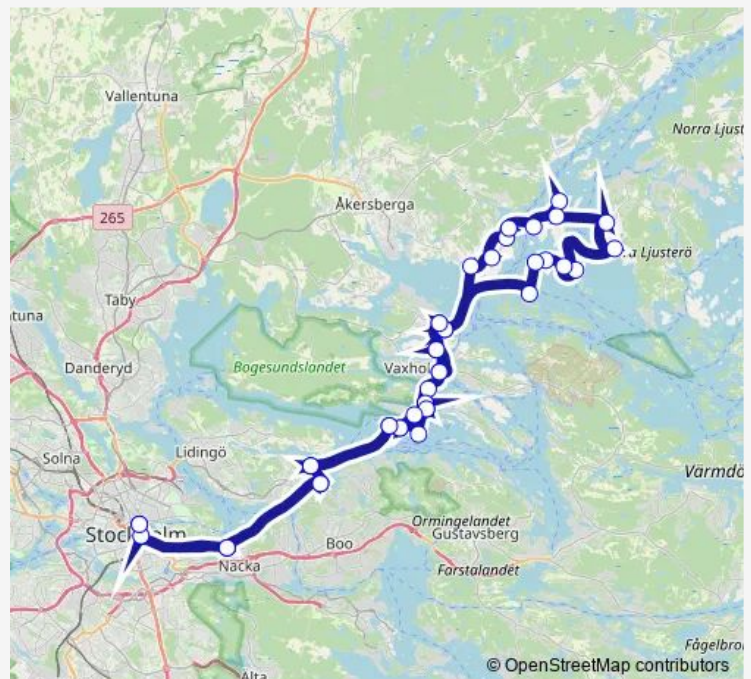

Hasseludden

Strömkajen

Route schedule

Väsbystrand — Strömkajen

Monday 13:25

Tuesday 13:25

Wednesday 13:25

Thursday 13:25

Friday 13:25

Saturday 13:25

Sunday 13:25

Route info

Direction: Väsbystrand

Stops: 12

Trip Duration: 2 hour 45 min

Direction

Strömkajen — Vaxholm

26 stops

[Open route schedule](#)

Strömkajen

Fjäderholmarna

Hasseludden

Gåshaga

Granholmen